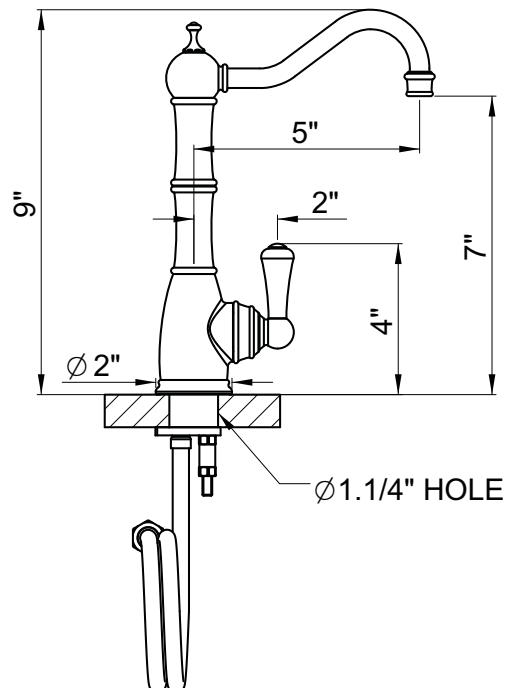

Traditional Filter Faucet

ROHL Perrin & Rowe® Kitchen

U.1621L*

FEATURES

- Metal lever handle only
- Ceramic disc control cartridge
- Not suitable for R.O. Systems or instant hot systems
- 5" reach swivel spout
- 9" spout height
- Filter not included. Order U.1812 to complete system

FINISHES

- Polished Chrome
- Polished Nickel
- Satin Nickel
- Inca Brass*
- English Bronze

* Inca Brass available by special order only.

WARRANTY

- Limited Lifetime

* For CA/VT, place a "-2" at end of model number for code compliant product. (Example A3608LMAPC-2)