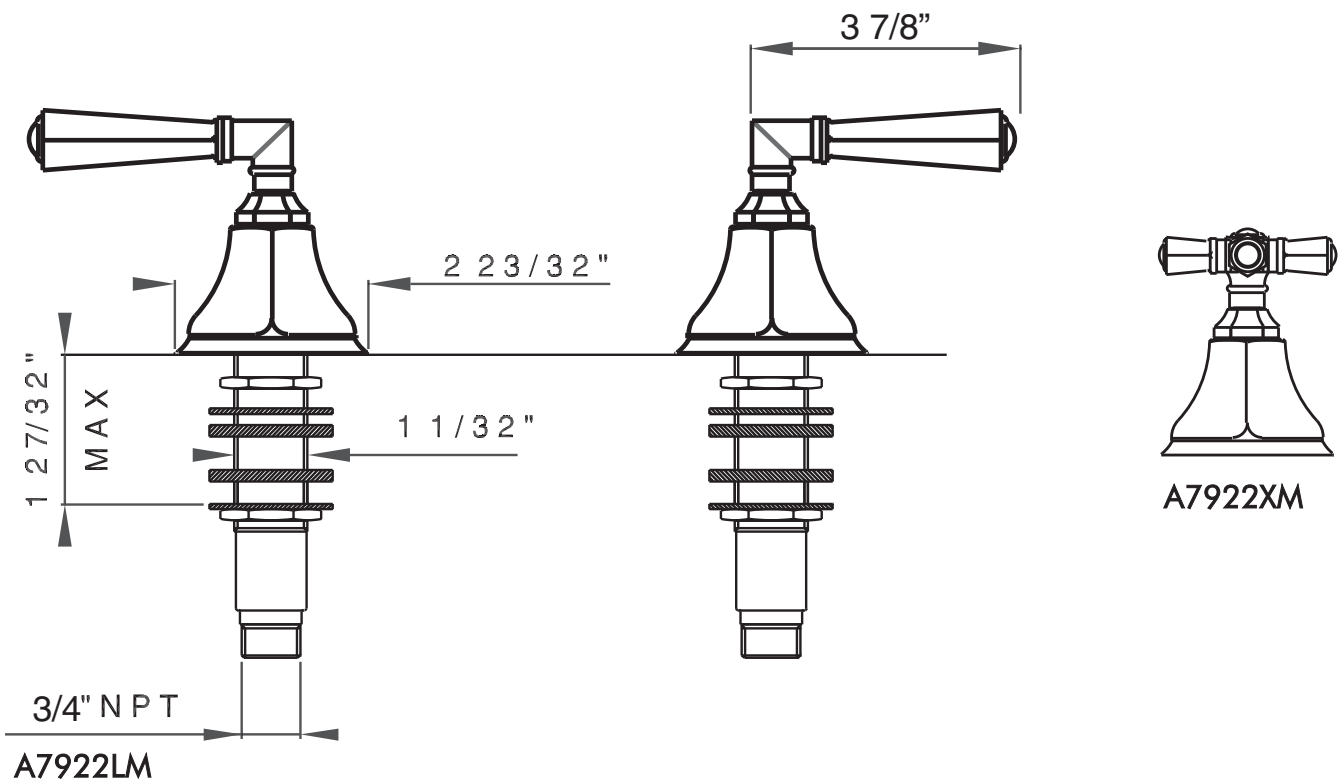

WARRANTY

- Limited Lifetime*
- No Warranty on Tuscan Brass Finish (TCB)