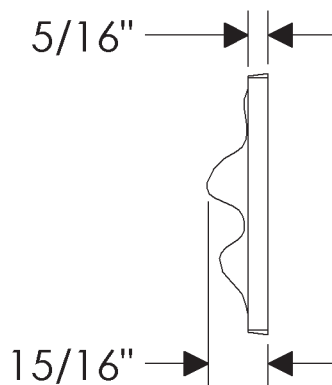

ROCKY MOUNTAIN®

H A R D W A R E

TT216
Pinecone
4" x 4"