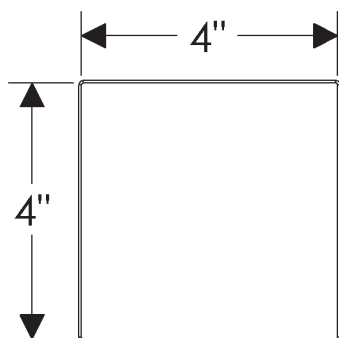

ROCKY MOUNTAIN®

H A R D W A R E

TT216
Pinecone
4" x 4"