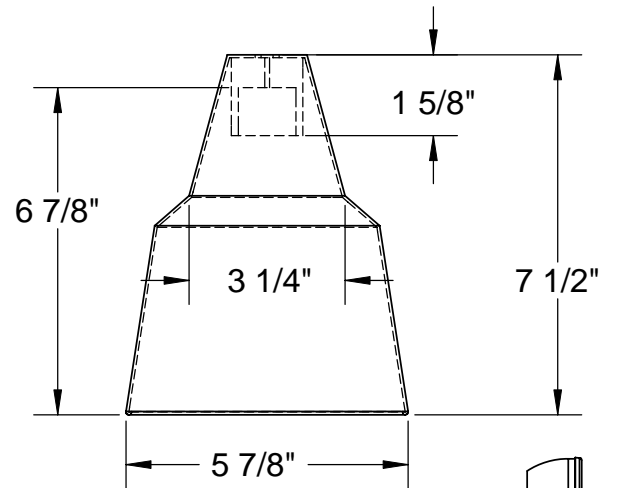

Use with 2 PAR or BR lamps to 150 watts each

2060 series

Model	Finish
2060	Gray
2061	Black
2062	White
2064	Satin Aluminum
2066	Bronze
Interior is white on all models	

Remcraft Lighting Products

Scale: 1:4