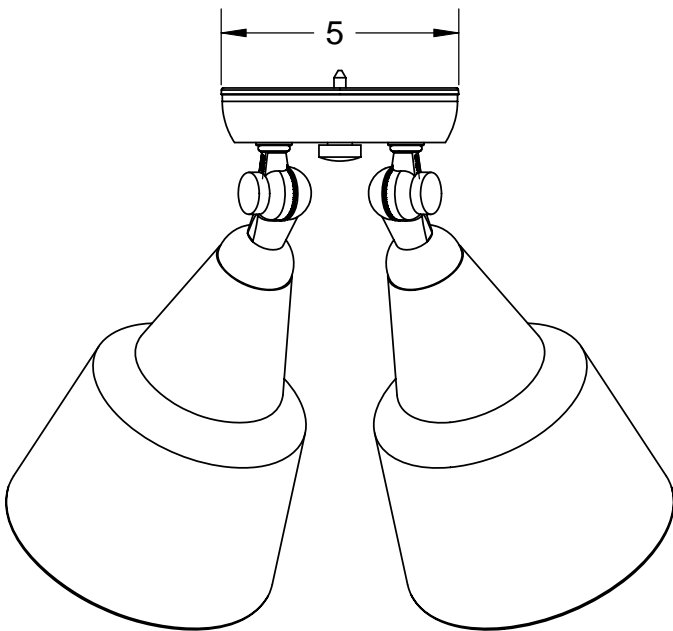

Use with 2 PAR or BR lamps to 150 watts each

2060 series

Model	Finish
2060	Gray
2061	Black
2062	White
2064	Satin Aluminum
2066	Bronze
Interior is white on all models	

Remcraft Lighting Products

Scale: 1:4