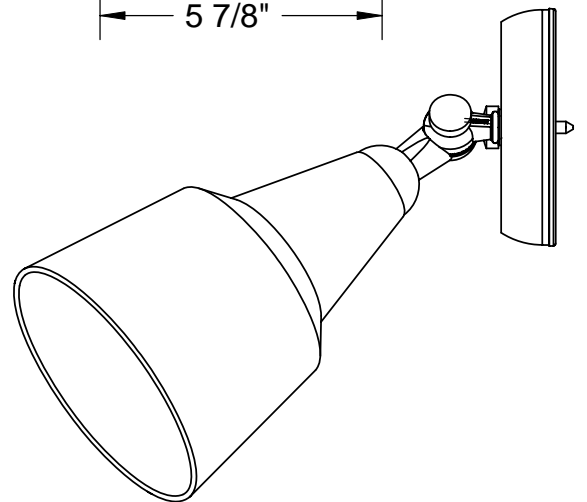

Use with 2 PAR or BR lamps to 150 watts each

2060 series

Model	Finish
2060	Gray
2061	Black
2062	White
2064	Satin Aluminum
2066	Bronze
Interior is white on all models	

Remcraft Lighting Products

Scale: 1:4