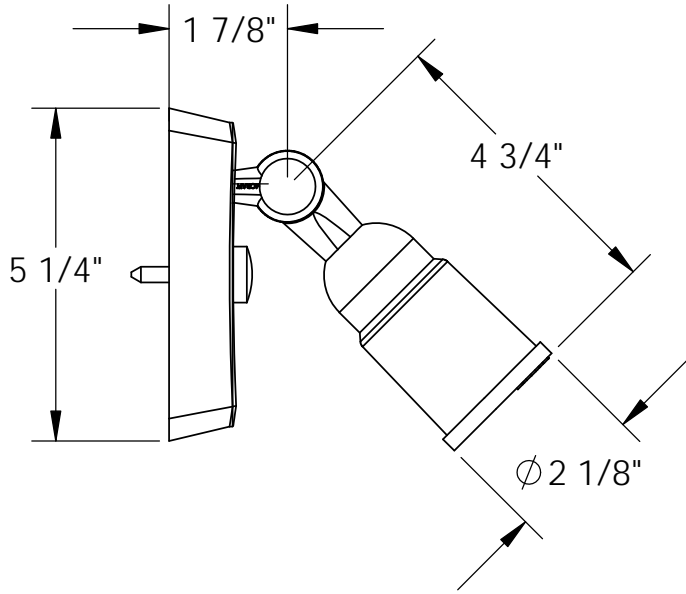

# 150 series

- 150 - Gray
- 151 - Black
- 152 - White
- 156 - Bronze

Use with Maximum  
150 watt PAR-38 lamp

Suitable for wet locations  
when caulked to the  
mounting surface