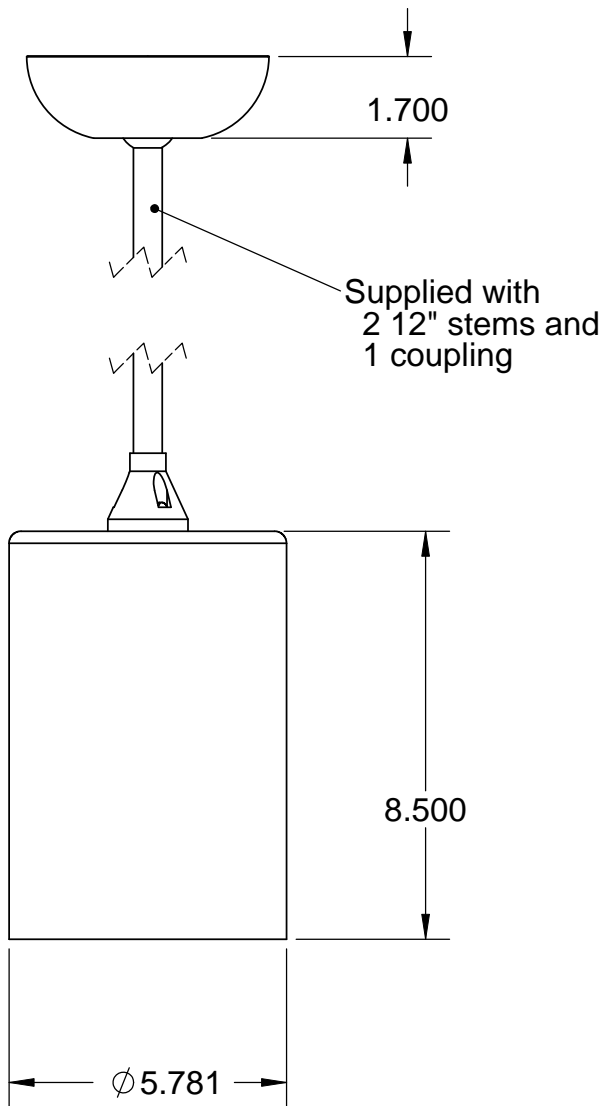

# 120-DS-SC series 120 Series With Stem And Swing Canopy

- 120-DS-SC Grey
- 121-DS-SC Black
- 122-DS-SC White
- 126-DS-SC Bronze

Use with up to 150 Watt  
Type PAR or BR lamps