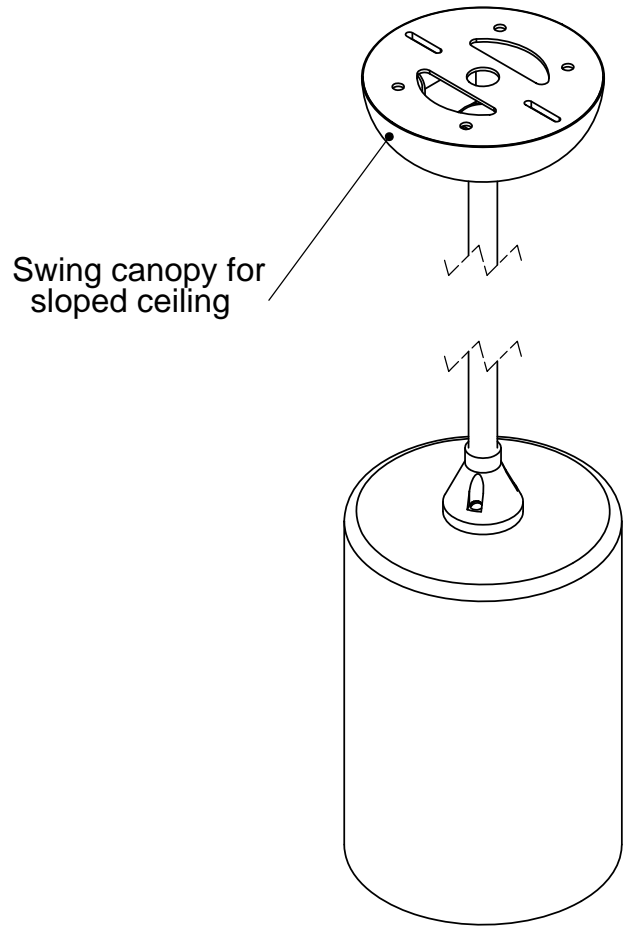

# 120-DS-SC series 120 Series With Stem And Swing Canopy

- 120-DS-SC Grey
- 121-DS-SC Black
- 122-DS-SC White
- 126-DS-SC Bronze

Use with up to 150 Watt  
Type PAR or BR lamps