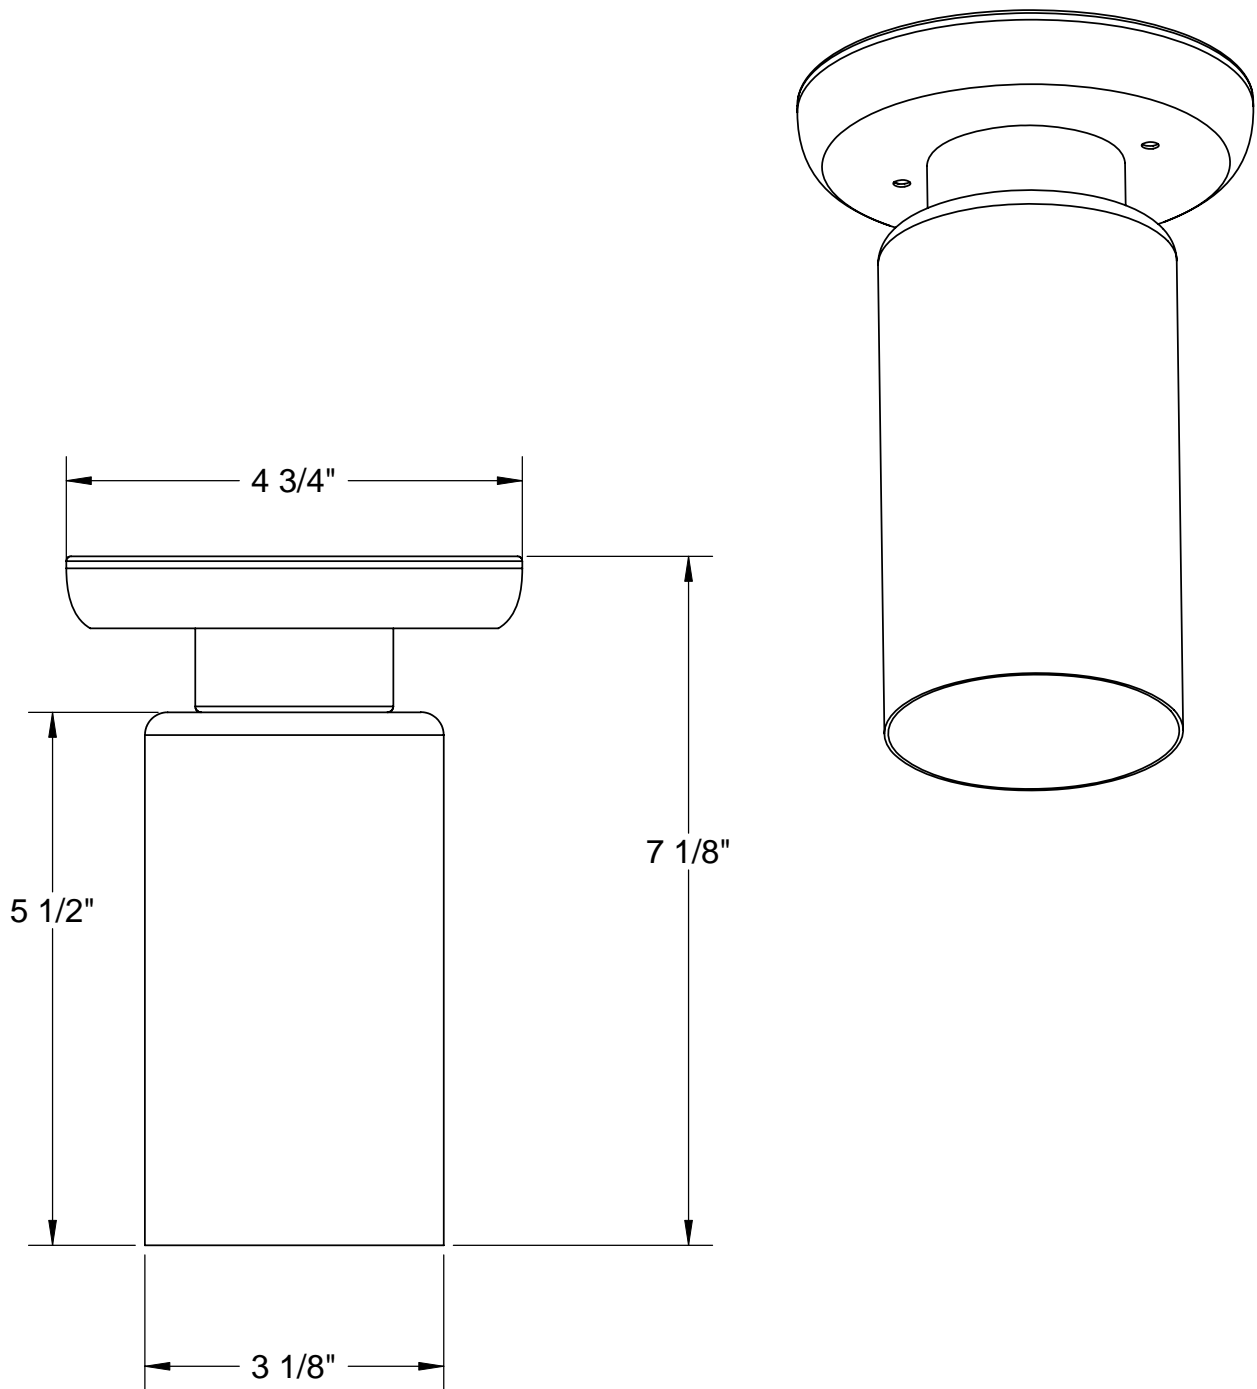

100 series R-20 ceiling down light

Remcraft Lighting Products

12870 NW 45th Avenue Miami, FL 33054 USA

04/11/07

SHEET 1 OF 1