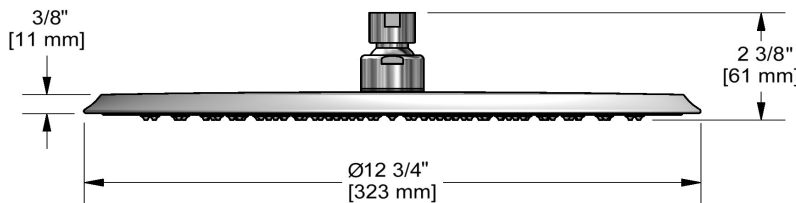

Sizes, models and finishes may differ from those presented.

Warranty

This **Riobel Inc.** product you have purchased carries a Limited Lifetime Warranty on the chrome, PVD finish, blacks and all working parts and is guaranteed from the initial purchase date against all manufacturing defects. All other finishes, including plastic components, are guaranteed for one year. All electric and/or electronic parts are covered by a 5-year limited warranty.

Customer Service

Ontario, West Canada : 888-287-5354 Quebec, Maritimes, United States : 866-473-8442