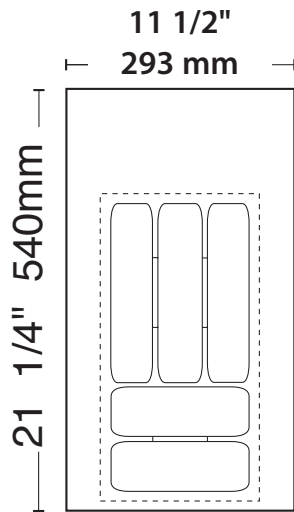

GCT/CT Series

Cutlery Trays

GCT/CT-1

Min. Trim Size
8⁵/₈" x 17³/₄"
219 mm x 451 mm

GCT/CT-2

Min. Trim Size
11⁵/₈" x 17³/₄"
296 mm x 451 mm

GCT/CT-3

Min. Trim Size
14³/₄" x 17³/₄"
375 mm x 451 mm

GCT/CT-4

Min. Trim Size
18³/₈" x 17³/₄"
467 mm x 451 mm

NOTE: ALL CUTLERY AND
UTILITY TRAYS ARE NOW
2³/₈" (61 mm) HIGH.