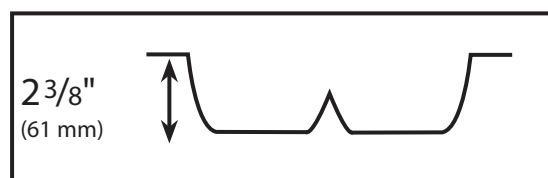

GCT/CT Series

Cutlery Trays

GCT/CT-1

Min. Trim Size
8⁵/₈" x 17³/₄"
219 mm x 451 mm

GCT/CT-2

Min. Trim Size
11⁵/₈" x 17³/₄"
296 mm x 451 mm

GCT/CT-3

Min. Trim Size
14³/₄" x 17³/₄"
375 mm x 451 mm

GCT/CT-4

Min. Trim Size
18³/₈" x 17³/₄"
467 mm x 451 mm

NOTE: ALL CUTLERY AND
UTILITY TRAYS ARE NOW
2³/₈" (61 mm) HIGH.