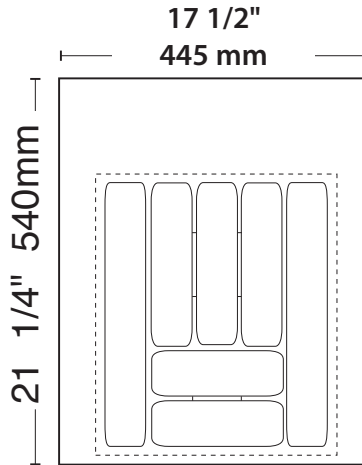

GCT/CT Series

Cutlery Trays

GCT/CT-1

Min. Trim Size
8⁵/₈" x 17³/₄"
219 mm x 451 mm

GCT/CT-2

Min. Trim Size
11⁵/₈" x 17³/₄"
296 mm x 451 mm

GCT/CT-3

Min. Trim Size
14³/₄" x 17³/₄"
375 mm x 451 mm

GCT/CT-4

Min. Trim Size
18³/₈" x 17³/₄"
467 mm x 451 mm

NOTE: ALL CUTLERY AND
UTILITY TRAYS ARE NOW
2³/₈" (61 mm) HIGH.