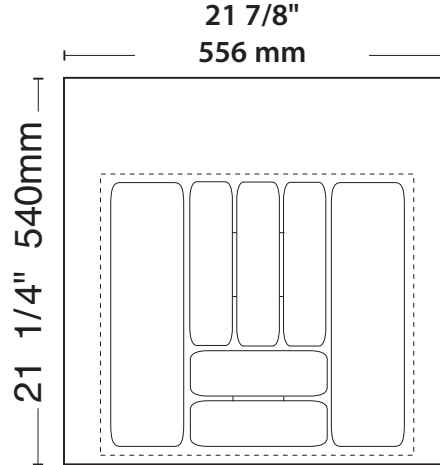

GCT/CT Series

Cutlery Trays

GCT/CT-1

Min. Trim Size
8⁵/₈" x 17³/₄"
219 mm x 451 mm

GCT/CT-2

Min. Trim Size
11⁵/₈" x 17³/₄"
296 mm x 451 mm

GCT/CT-3

Min. Trim Size
14³/₄" x 17³/₄"
375 mm x 451 mm

GCT/CT-4

Min. Trim Size
18³/₈" x 17³/₄"
467 mm x 451 mm

NOTE: ALL CUTLERY AND
UTILITY TRAYS ARE NOW
2³/₈" (61 mm) HIGH.