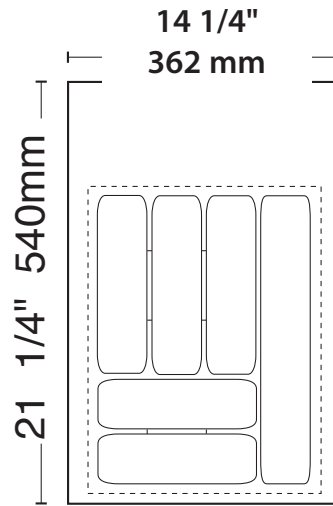

GCT/CT Series

Cutlery Trays

GCT/CT-1

Min. Trim Size
8⁵/₈" x 17³/₄"
219 mm x 451 mm

GCT/CT-2

Min. Trim Size
11⁵/₈" x 17³/₄"
296 mm x 451 mm

GCT/CT-3

Min. Trim Size
14³/₄" x 17³/₄"
375 mm x 451 mm

GCT/CT-4

Min. Trim Size
18³/₈" x 17³/₄"
467 mm x 451 mm

NOTE: ALL CUTLERY AND
UTILITY TRAYS ARE NOW
2³/₈" (61 mm) HIGH.