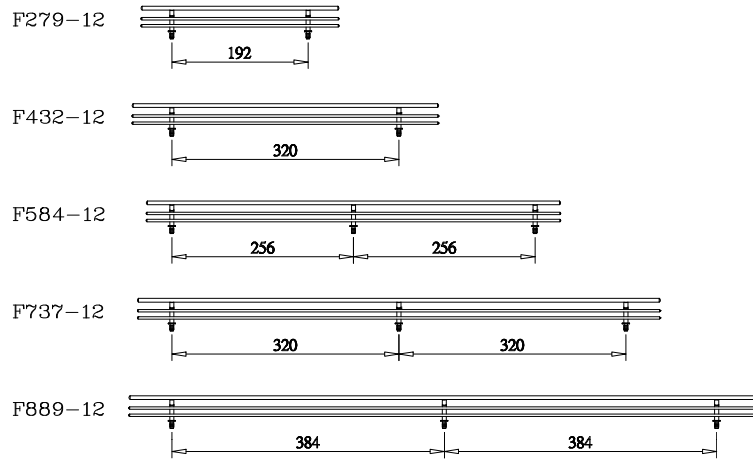

# INSTALLATION INSTRUCTIONS FOR FENCE

Step 1:

Step 2:

12400 Earl Jones Way  
Louisville, KY 40299  
rev-a-shelf.com  
Customer Service: 800-626-1126