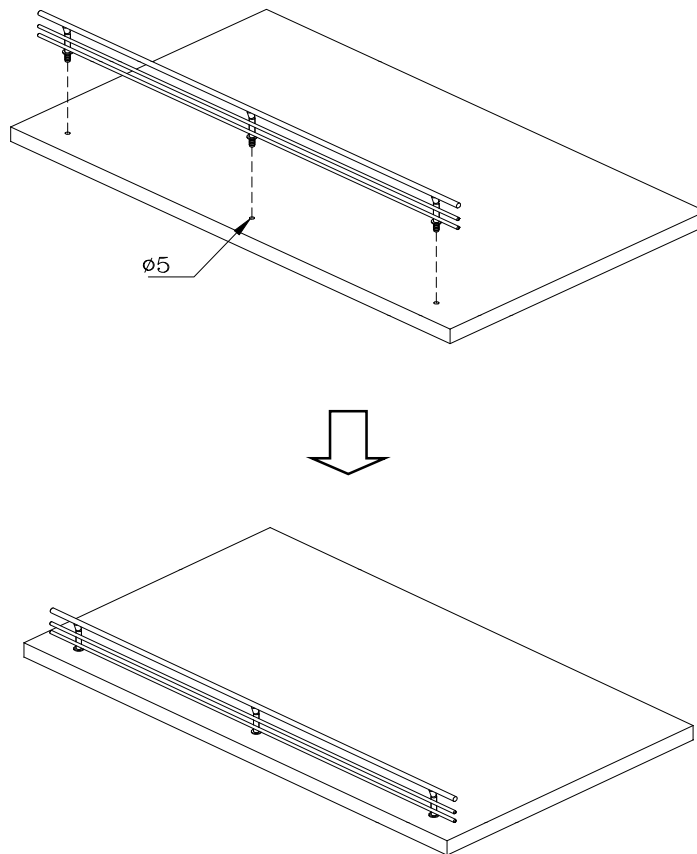

# INSTALLATION INSTRUCTIONS FOR FENCE

Step 1:

Step 2:

12400 Earl Jones Way  
Louisville, KY 40299  
rev-a-shelf.com  
Customer Service: 800-626-1126