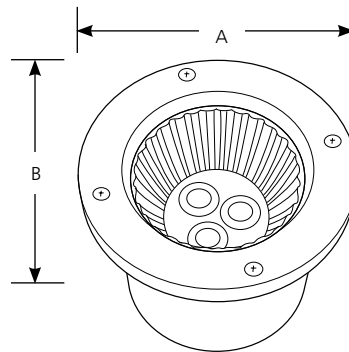

solid state

LED well Light

Landscape

Type _____
-31
P5295

Catalog No.	Finish Black	Lamping	Dimensions (Inches)	
			A	B
P5295	-31	3w LED lamp (included)	5	4

Specifications:

General

- Glass lens
- Dusk-to-dawn property enhancement and security
- Use for accent lighting of building facade, trees, statues and small flag poles
- 3w total for 3-1w LEDs
- Epoxy powder paint Black (-31) finish
- Die-cast aluminum construction
- Provides a powerful flood beam to 20'
- Equivalent to 20w MR16 BAB Flood

Mounting

- Deck mount, 4' fixture cable and connector wiring included

Light Engine

- CCT: 3000K

Electrical

- 48" of wire to connect to feeder
- Pre-wired
- Use with P8270-31 Transformer

Labeling

- UL/CUL Wet location listed