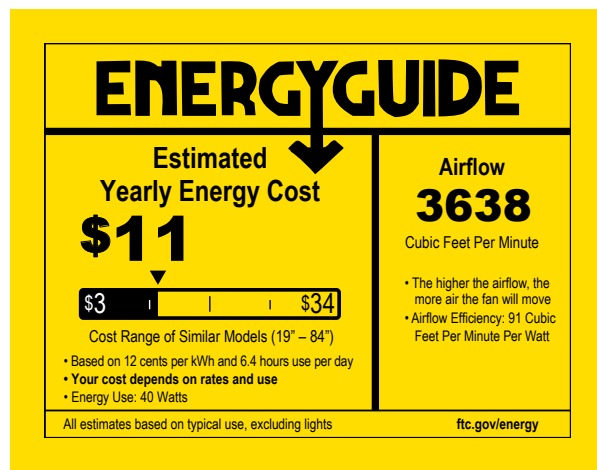

Dimensions:

Diameter: 52"
Height: 17-5/8"