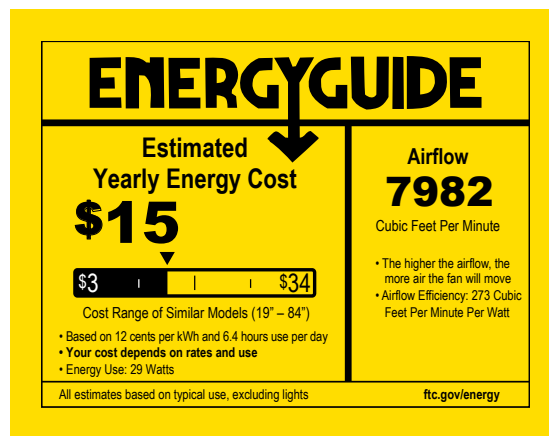

Dimensions:

Diameter: 72"
Height: 16-3/4"