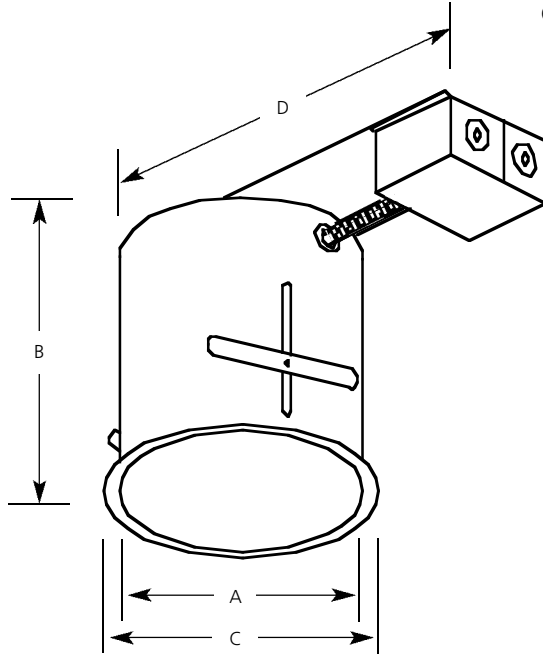

Incandescent

6" Remodel Housing IC & Non-IC

Recessed

Type _____

P187-TG

Catalog No.	Lamping	Dimensions (Inches)			
		A	B	C	D
P187-TG	See Trim Specifications	6-1/2	7-1/2	7-1/8	15-1/2
		Ceiling Opening 6-5/8			

Specifications:

Wiring

- 1/2" Knock outs
- Grounding pigtail

Construction

- Housing adjusts from 1/2" to 1-1/2" thick ceilings
- Galvanized steel construction
- Porcelain socket with nickel-plated brass screw shell
- Socket can be used as work light
- Adjustable slide bars lock unit securely to ceiling

Labeling

- IC & Non-IC listed
- UL-CUL listed for damp location and feed-through wiring (2in, 2out, 12ga.)
- Approved for use in new York city per calendar #40330

Lamp/Trim

- Trim mounted socket for optimum performance
- Trim-Lok® action forces trim to fit snugly against the ceiling