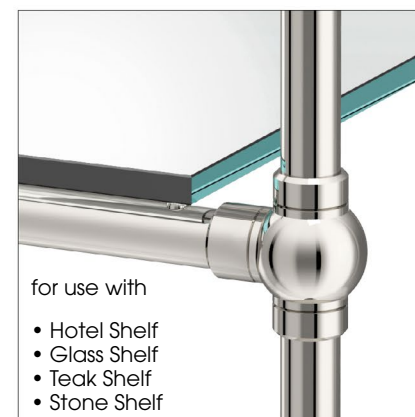

Etched Standard Glass

Glass Shelves

Low Iron Glass

Standard Glass

Hotel Shelf

Teak Wood Shelf

## Shelf Supports:

All shelves require the use of a shelf support system.

Palmer Industries has engineered four unique shelf support systems to meet your needs.

Rail-Style  
Shelf Support

Low-Profile  
Shelf Support

Glass-Clip  
Shelf Support

Split-Collar  
Shelf Support

American Manufacturing

Providence, Rhode Island