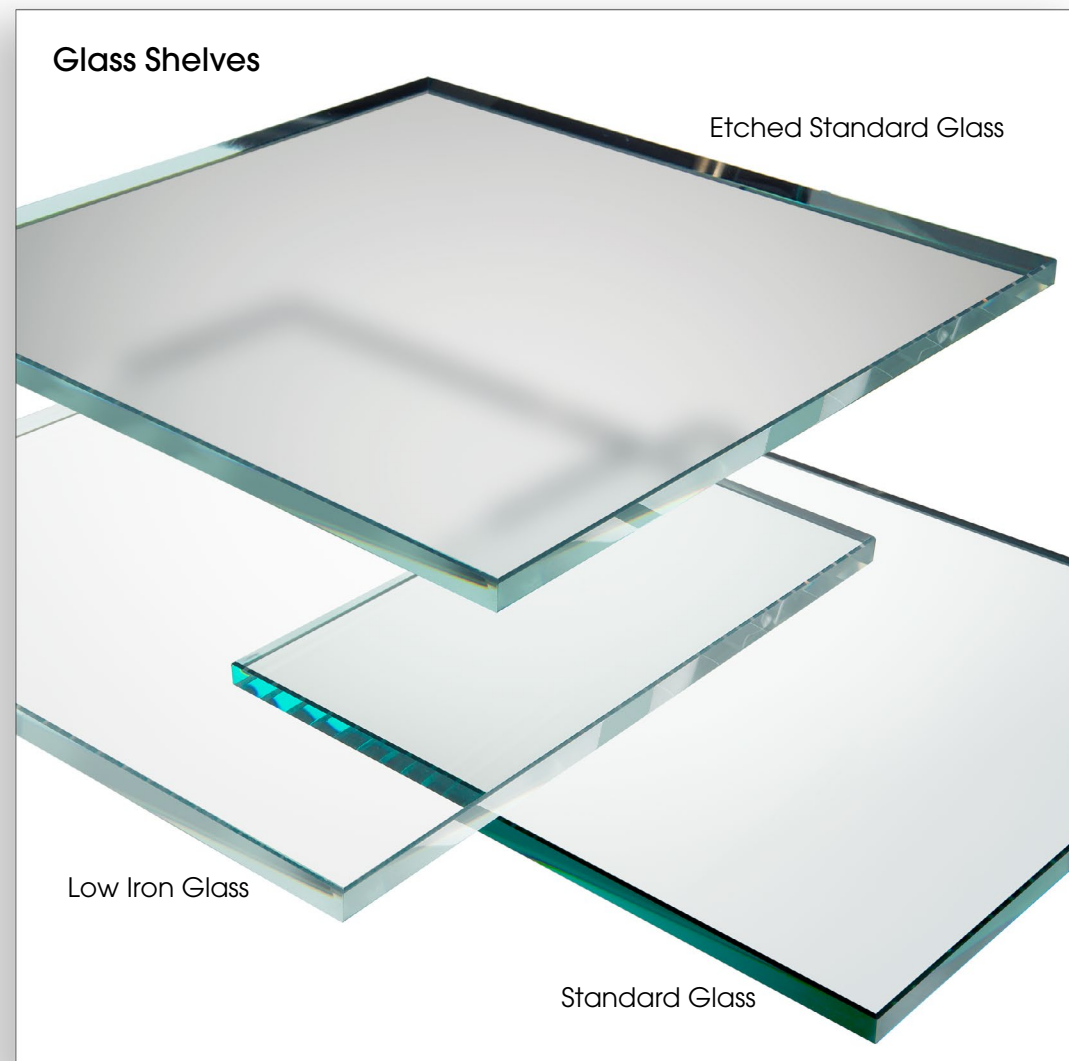

## Shelving Options & Shelf Supports...

Palmer Industries offers the perfect solution for incorporating additional storage within your washstand. Our European-style Hotel Towel Rack, solid Teak Wood Shelf, and 1/2"-thick Glass Shelves all are handcrafted in the USA, and are custom fabricated one at a time to your unique specifications.

Etched Standard Glass

Glass Shelves

Low Iron Glass

Standard Glass

Hotel Shelf

Teak Wood Shelf