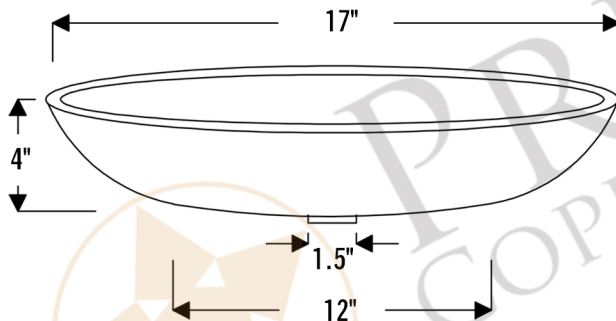

PREMIER
COPPER PRODUCTS

MODEL NUMBER: TFVR17PB

DESCRIPTION: Terra Firma 17" Round Vessel Sink

OUTER DIMENSION: 17" x 4"

BOTTOM SINK FLOOR DIMENSION: 12" Rounded

SINK HEIGHT: 4"

TEXTURE: Terra Firma

FINISH: Polished Brass

RIM: Hand Forged Polished Top Rim

DRAIN OPENING: 1.5"

INSTALLATION TYPE: Vessel

THIS PRODUCT IS HAND CRAFTED, SMALL VARIANCES IN COLOR AND SIZE MAY OCCUR.
DO NOT MAKE ANY INSTALLATION CUTS UNTIL YOU RECEIVE YOUR ITEM(S).