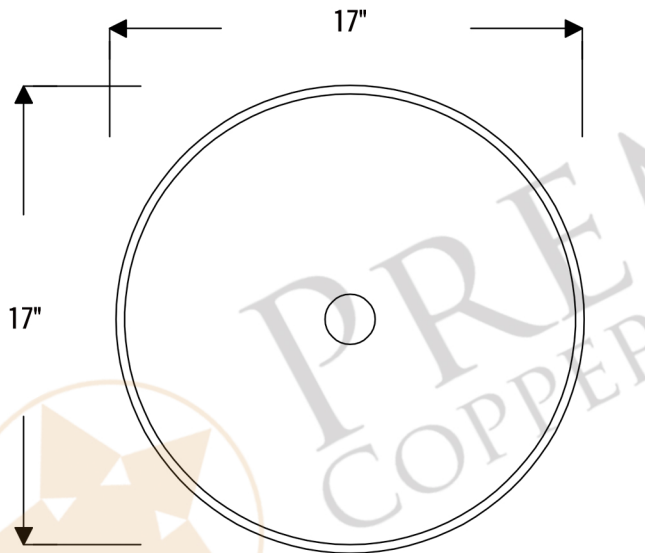

PREMIER
COPPER PRODUCTS

MODEL NUMBER: TFVR17PB

DESCRIPTION: Terra Firma 17" Round Vessel Sink

OUTER DIMENSION: 17" x 4"

BOTTOM SINK FLOOR DIMENSION: 12" Rounded

SINK HEIGHT: 4"

TEXTURE: Terra Firma

FINISH: Polished Brass

RIM: Hand Forged Polished Top Rim

DRAIN OPENING: 1.5"

INSTALLATION TYPE: Vessel

THIS PRODUCT IS HAND CRAFTED, SMALL VARIANCES IN COLOR AND SIZE MAY OCCUR.
DO NOT MAKE ANY INSTALLATION CUTS UNTIL YOU RECEIVE YOUR ITEM(S).