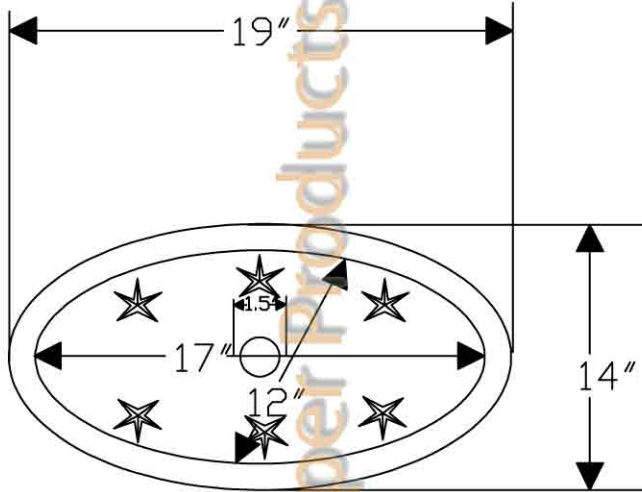

Premier Copper Products

ITEM # L019RSTDB OVAL STAR ROLLED RIM

OUTER DIMENSIONS: 19"X14"X6"

INNER DIMENSIONS: 17"X12"X6"

DRAIN SIZE: 1.5" W/O OVERFLOW

MATERIAL GAUGE: 17

CODE/STANDARD COMPLIANCE

* IAPMO/cUPC LISTED

IMPORTANT: THIS PRODUCT IS HAND CRAFTED AND SMALL VARIANCES MAY OCCUR. DIMENSIONS MAY VARY UP TO 1/4". DO NOT MAKE ANY INSTALLATION CUTS UNTIL YOU RECEIVE YOUR SINK.