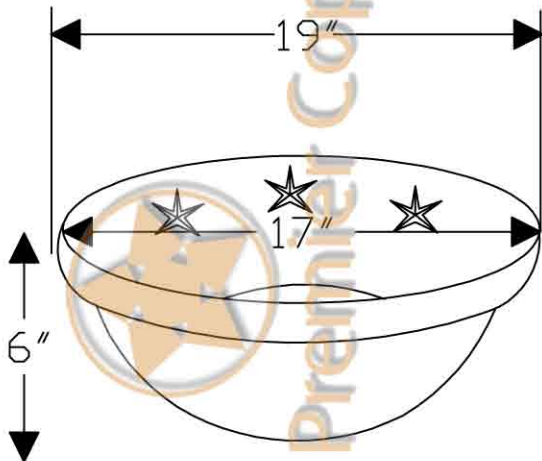

Premier Copper Products

ITEM # L019RSTDB OVAL STAR ROLLED RIM

OUTER DIMENSIONS: 19"X14"X6"

INNER DIMENSIONS: 17"X12"X6"

DRAIN SIZE: 1.5" W/O OVERFLOW

MATERIAL GAUGE: 17

CODE/STANDARD COMPLIANCE

* IAPMO/cUPC LISTED

IMPORTANT: THIS PRODUCT IS HAND CRAFTED AND SMALL VARIANCES MAY OCCUR. DIMENSIONS MAY VARY UP TO 1/4". DO NOT MAKE ANY INSTALLATION CUTS UNTIL YOU RECEIVE YOUR SINK.