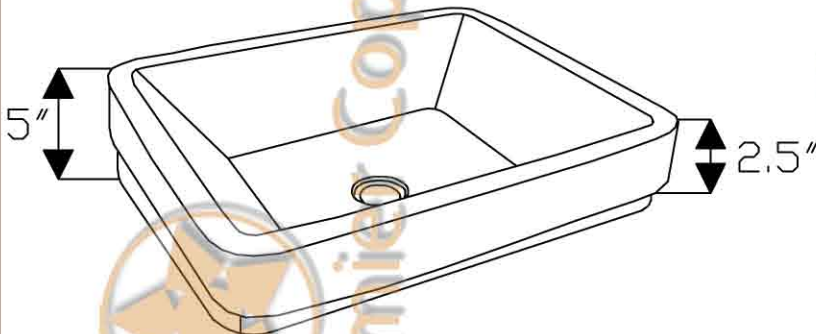

Premier Copper Products

ITEM # VREC19SKDB RECTANGLE SKIRTED VESSEL HAMMERED COPPER SINK

CODE/STANDARD COMPLIANCE

* IAPMO/cUPC LISTED

OUTER DIMENSIONS: 19"X16"X5"

INNER DIMENSIONS: 17"X14"X2.5"

DRAIN SIZE: 1.5"

MATERIAL GAUGE: 17

IMPORTANT: THIS PRODUCT IS HAND CRAFTED AND SMALL VARIANCES MAY OCCUR. DIMENSIONS MAY VARY UP TO 1/4". DO NOT MAKE ANY INSTALLATION CUTS UNTIL YOU RECEIVE YOUR SINK.

BY PREMIER COPPER PRODUCTS