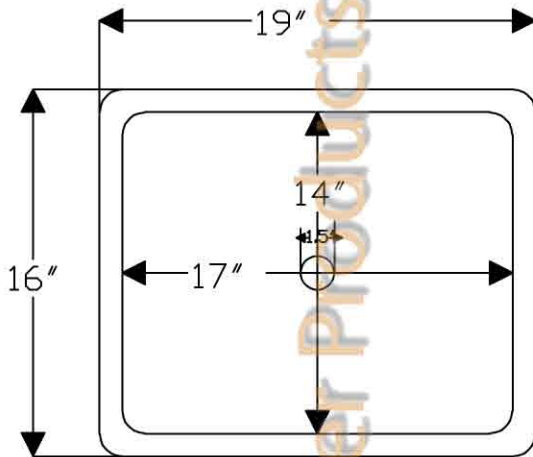

Premier Copper Products

ITEM # VREC19SKDB RECTANGLE SKIRTED VESSEL HAMMERED COPPER SINK

CODE/STANDARD COMPLIANCE

* IAPMO/cUPC LISTED

OUTER DIMENSIONS: 19"X16"X5"

INNER DIMENSIONS: 17"X14"X2.5"

DRAIN SIZE: 1.5"

MATERIAL GAUGE: 17

IMPORTANT: THIS PRODUCT IS HAND CRAFTED AND SMALL VARIANCES MAY OCCUR. DIMENSIONS MAY VARY UP TO 1/4". DO NOT MAKE ANY INSTALLATION CUTS UNTIL YOU RECEIVE YOUR SINK.

BY PREMIER COPPER PRODUCTS