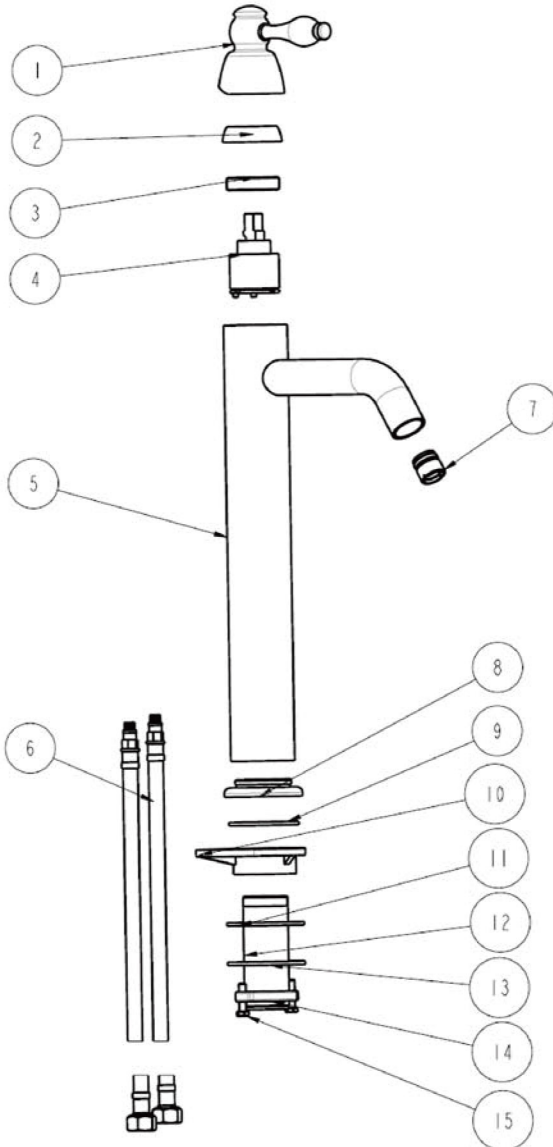

Premier Copper Products

ITEM # VREC19SKDB RECTANGLE SKIRTED VESSEL HAMMERED COPPER SINK

CODE/STANDARD COMPLIANCE

* IAPMO/cUPC LISTED

OUTER DIMENSIONS: 19"X16"X5"

INNER DIMENSIONS: 17"X14"X2.5"

DRAIN SIZE: 1.5"

B-VF01ORB

Traditional Vessel Filler Faucet

FEATURES:

- All Brass Material
- Ceramic Cartridges
- Max Flow Rate: 2.2GPM(8.3LPM) @ 60PSI
- 100% Factory Tested
- Brass Pop-up Available

APPLICABLE STANDARDS/CODES:

BY PREMIER COPPER PRODUCTS

PRODUCT SPECIFICATIONS

B-VF01ORB

TRU[™] Faucets

BY PREMIER COPPER PRODUCTS

B-VF01ORB

EXPLODED PARTS VIEW

BY PREMIER COPPER PRODUCTS

B-VF01ORB

PARTS LISTING

15	2090165	HEXAGONAL MOUNTING SCREW
14	2120081	MOUNTING NUT
13	2180126	WASHER
12	2030022	CONNECTER
11	2050167	WASHER
10	2160081	BASE
9	2050093	O-RING
8	2160310	SEAL-RING
7	2700072	SPOUT
6	2860148	STAINLESS STEEL FLEXBLE HOSE
5	2130629	BODY ASSEMBLY
4	2710044	35 CARTRIDGE
3	2110810	RETAINER NUT
2	2110176	CANOPY
1	2750125	HANDLE
NO.	Part NO.	Part Name