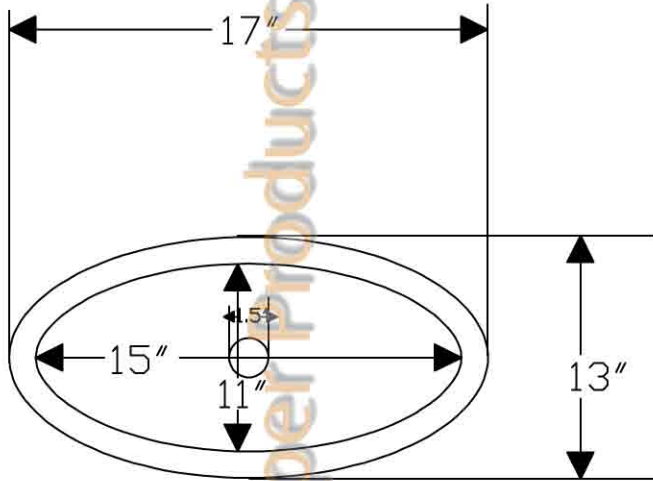

Premier Copper Products

ITEM # V017SKDB OVAL SKIRTED VESSEL

OUTER DIMENSIONS: 17"X13"X3"skirt

INNER DIMENSIONS: 15"X11"X5"

3" SKIRT

DRAIN SIZE: 1.5" W/O OVERFLOW

MATERIAL GAUGE: 16

CODE/STANDARD COMPLIANCE

* IAPMO/cUPC LISTED

IMPORTANT: THIS PRODUCT IS HAND CRAFTED AND SMALL VARIANCES MAY OCCUR. DIMENSIONS MAY VARY UP TO 1/4". DO NOT MAKE ANY INSTALLATION CUTS UNTIL YOU RECEIVE YOUR SINK.

BY PREMIER COPPER PRODUCTS