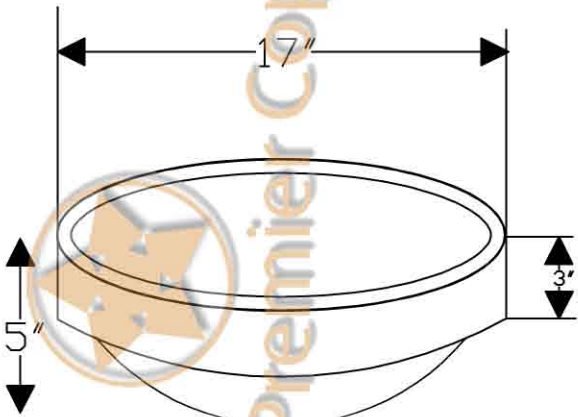

Premier Copper Products

ITEM # V017SKDB OVAL SKIRTED VESSEL

OUTER DIMENSIONS: 17"X13"X3"skirt

INNER DIMENSIONS: 15"X11"X5"

3" SKIRT

DRAIN SIZE: 1.5" W/O OVERFLOW

MATERIAL GAUGE: 16

CODE/STANDARD COMPLIANCE

* IAPMO/cUPC LISTED

IMPORTANT: THIS PRODUCT IS HAND CRAFTED AND SMALL VARIANCES MAY OCCUR. DIMENSIONS MAY VARY UP TO 1/4". DO NOT MAKE ANY INSTALLATION CUTS UNTIL YOU RECEIVE YOUR SINK.

BY PREMIER COPPER PRODUCTS