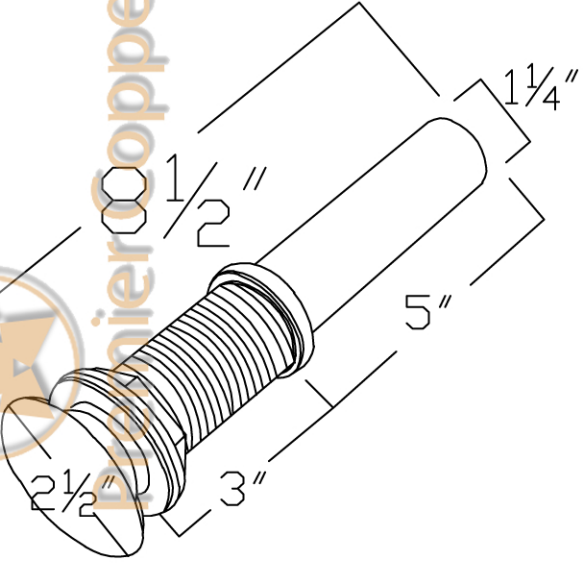

PremierCopperProducts