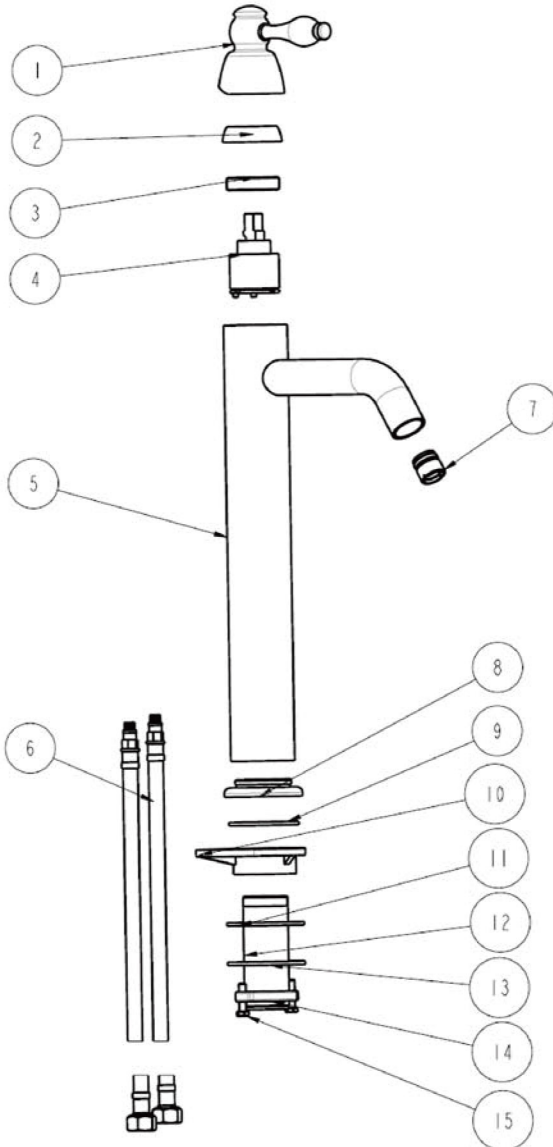

Premier Copper Products

ITEM # V017SKDB OVAL SKIRTED VESSEL

OUTER DIMENSIONS: 17"X13"X3"skirt

INNER DIMENSIONS: 15"X11"X5"

3" SKIRT

DRAIN SIZE: 1.5" W/O OVERFLOW

MATERIAL GAUGE: 16

CODE/STANDARD COMPLIANCE

B-VF01ORB

Traditional Vessel Filler Faucet

FEATURES:

- All Brass Material
- Ceramic Cartridges
- Max Flow Rate: 2.2GPM(8.3LPM) @ 60PSI
- 100% Factory Tested
- Brass Pop-up Available

APPLICABLE STANDARDS/CODES:

BY PREMIER COPPER PRODUCTS

PRODUCT SPECIFICATIONS

B-VF01ORB

TRU[™] Faucets

BY PREMIER COPPER PRODUCTS

B-VF01ORB

EXPLODED PARTS VIEW

BY PREMIER COPPER PRODUCTS

B-VF01ORB

PARTS LISTING

| | | |
|-----|----------|------------------------------|
| 15 | 2090165 | HEXAGONAL MOUNTING SCREW |
| 14 | 2120081 | MOUNTING NUT |
| 13 | 2180126 | WASHER |
| 12 | 2030022 | CONNECTER |
| 11 | 2050167 | WASHER |
| 10 | 2160081 | BASE |
| 9 | 2050093 | O-RING |
| 8 | 2160310 | SEAL-RING |
| 7 | 2700072 | SPOUT |
| 6 | 2860148 | STAINLESS STEEL FLEXBLE HOSE |
| 5 | 2130629 | BODY ASSEMBLY |
| 4 | 2710044 | 35 CARTRIDGE |
| 3 | 2110810 | RETAINER NUT |
| 2 | 2110176 | CANOPY |
| 1 | 2750125 | HANDLE |
| NO. | Part NO. | Part Name |