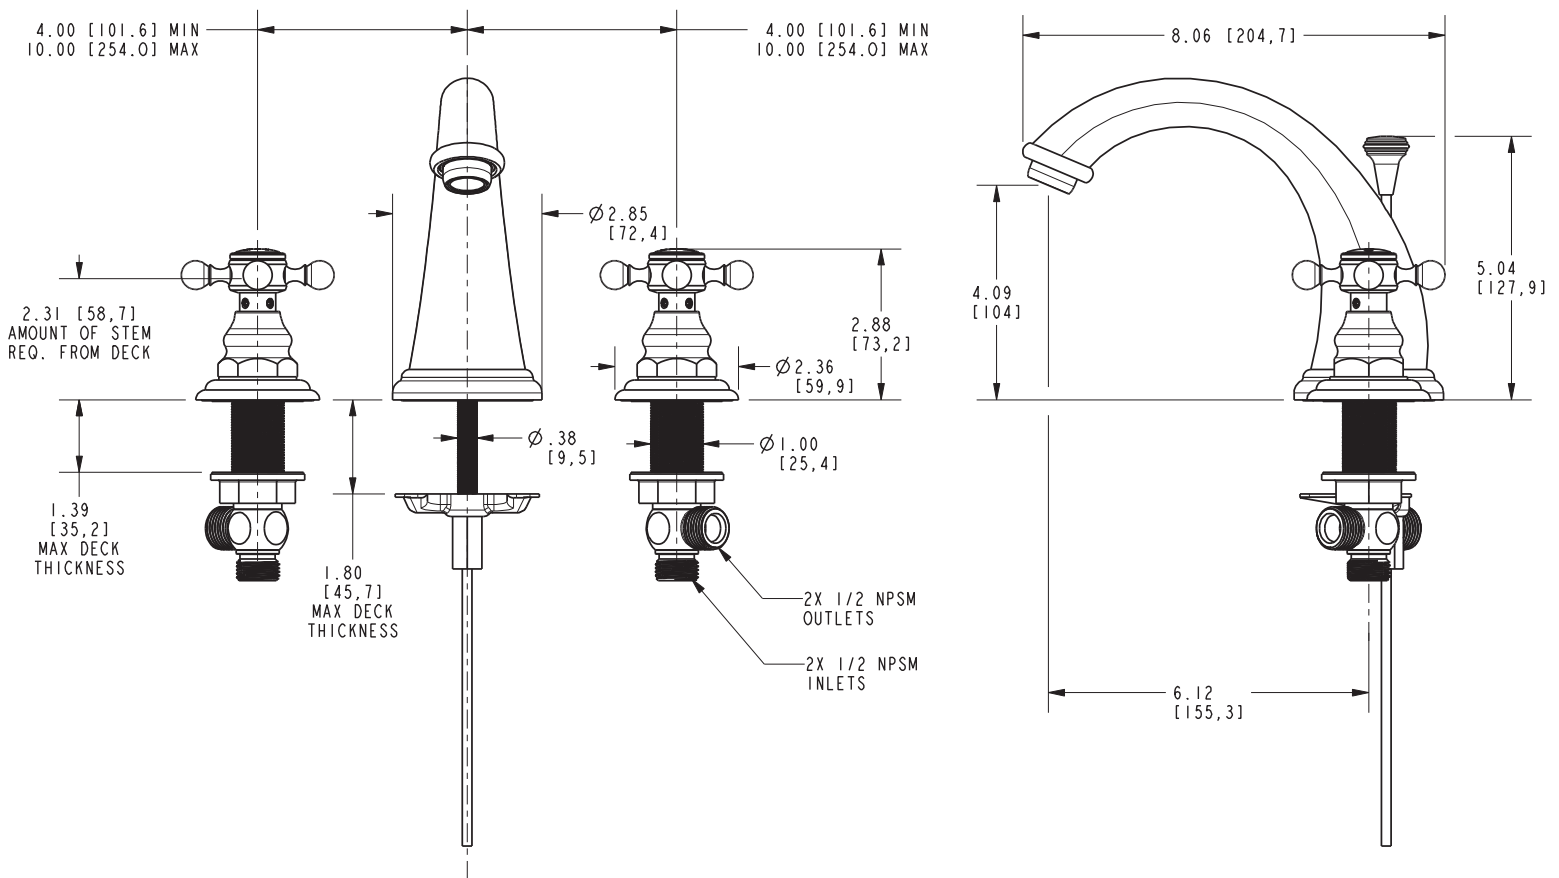

Features

- Solid brass construction
- Brass valve bodies
- Quarter-turn washerless ceramic disc valve cartridges
- Spout assembly with integral supply hoses
- Pop-up drain with tailpiece
- 4.09" (10.5 cm) spout height at outlet
- 6.12" (15.6 cm) spout reach (c-c)
- For 8" (20.3 cm) centers - Maximum 20" (50.8 cm)
- ADA Compliant
- 1.2 GPM (4.5 LPM) Max

Specified Model

Model	Description	Colors Finishes
890	Widespread Lavatory Faucet	<input type="checkbox"/> 10B <input type="checkbox"/> 15 <input type="checkbox"/> 15S <input type="checkbox"/> 26 <input type="checkbox"/> Other

Product Specification Add "Color / Finish" suffix to Model number, below.

The two-handle Widespread Lavatory Faucet shall be made of solid brass construction. Faucet shall incorporate a spout assembly with integral supply hoses and feature brass valve bodies with quarter-turn washerless ceramic disc valve cartridges. Faucet shall have a 1.2 gallon (4.5 liter) per minute maximum flow rate. Product shall be for 8" (20.3 cm) centers - Maximum 20" (50.8 cm). Product shall incorporate a 4.09" (10.5 cm) spout height at outlet and a 6.12" (15.6 cm) spout reach (c-c). Faucet shall include a pop-up drain with tailpiece and incorporate ADA compliant traditional cross handles. Widespread Lavatory Faucet shall be Newport Brass Model 890/____.

890

PRODUCT DIMENSIONS *(Units are in inches)*

Product Dimensions are provided for reference only. For specific product installation guidelines, please reference the Installation Instructions of the product being installed.