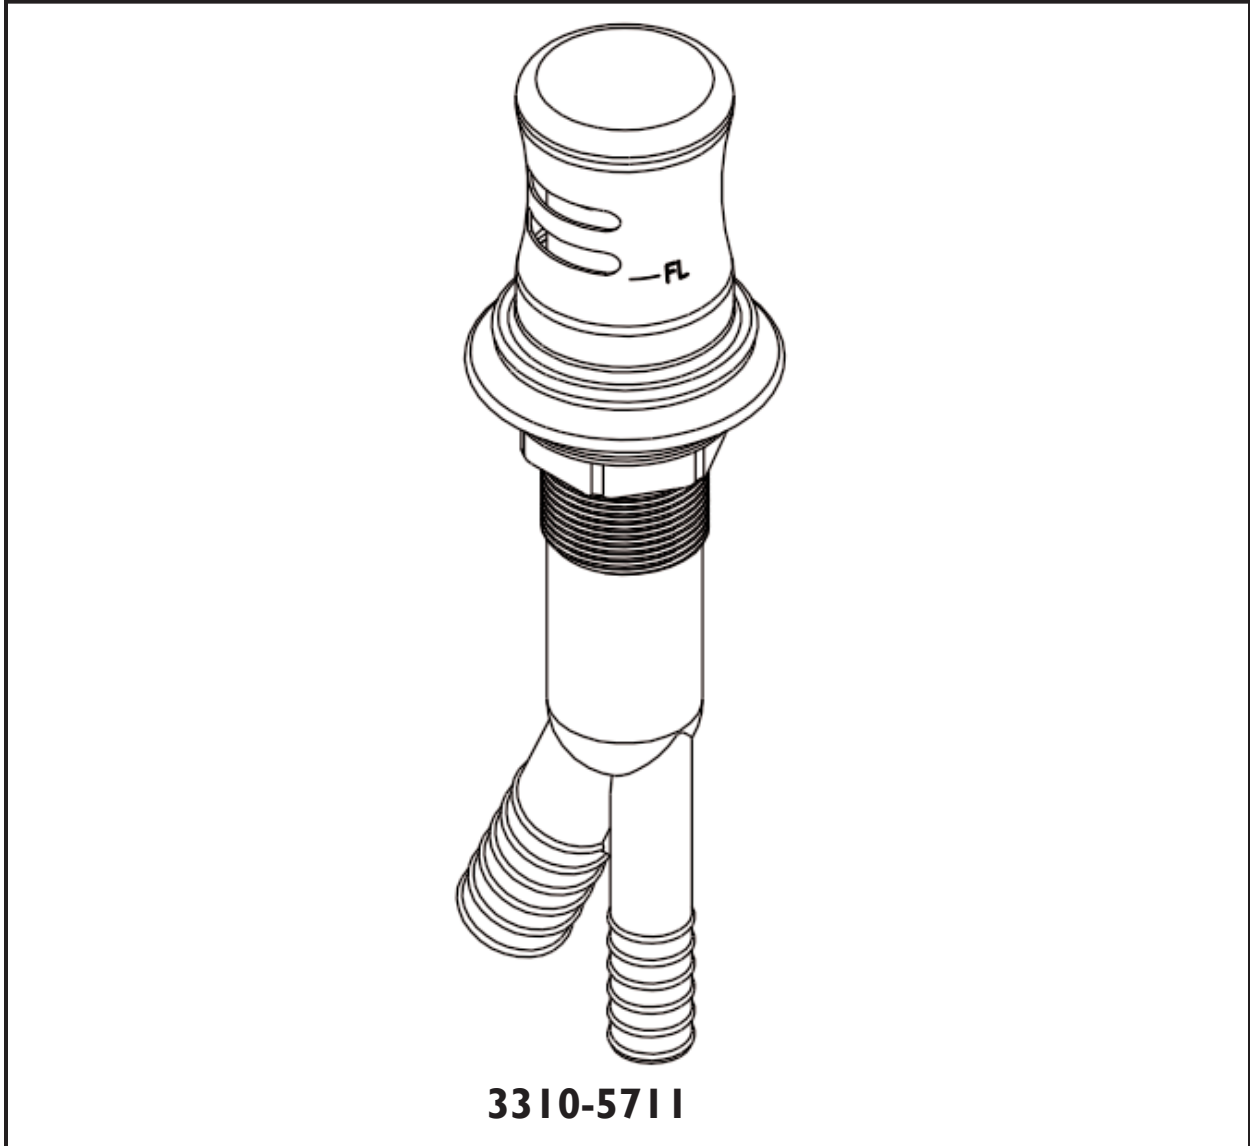

AIR GAP KIT  
INSTALLATION INSTRUCTIONS  
MODEL : 3310-5711

**NEWPORT BRASS**  
Flawless Beauty. From Faucet to Finish.™

2001 CARNEGIE AVE, SANTA ANA CA 92705  
(949) 417-5207  
WWW.NEWPORTBRASS.COM