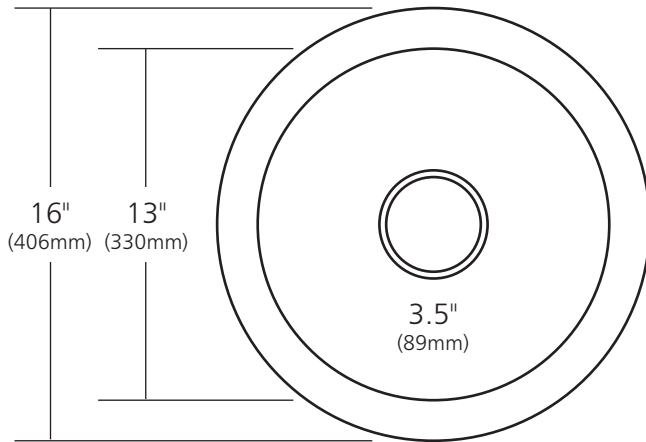

SPECIFICATIONS

MOJITO

- CPS216- Antique
- CPS516- Brushed Nickel
- CPS416- Polished Copper
- CPS816- Polished Nickel

PRODUCT DETAILS

- 16" x 7.5" OD (406mm x 191mm)
- 13" x 7" ID (330mm x 178mm)
- Hand hammered 16 gauge recycled copper
- 3.5" (89mm) drain opening
- Dimensions are not exact and may vary $\pm 1/2"$ (13mm)

*This product may be customized.
See nativetrails.net/customization for details.*

INSTALLATION

- Drop-in

COORDINATING PRODUCTS

- Drains: DR320 or DR340
- Bottom Grid: GR951
- MetalProtect™

STANDARDS COMPLIANCE

- UPC/cUPC compliant

IMPORTANT

Due to the handcrafted nature of this product, it will vary in finish, texture, hammering, and other details. Dimensions may vary up to 1/2" (13mm). We strongly recommend waiting for the actual product before making any installation cuts.