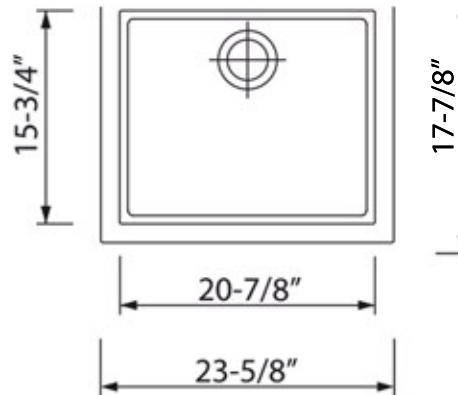

Granite Composite
Premium Granite Composite
Undermount Kitchen Sink

MODEL:
PR2418-W

Overall Dimensions	Interior Bowl	Bowl Depth	Height	Drain Dimension
23.625" x 17.75"	20.875" x 15.75"	7.875"	8.25"	3.5"