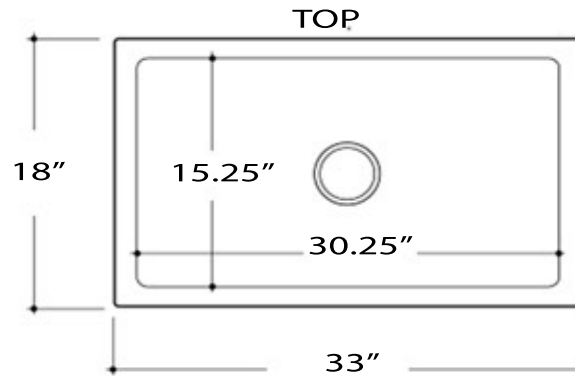

Cape Collection

Premium Fireclay Farmhouse Apron Sink

MODEL:
Orleans-33

Overall Dimensions	Large Bowl	Apron Height	Bowl Depth	Drain Dimensions
33"x 18"	30.25"x 15.25"	10"	9"	3.5" Opening

Please Be Advised

- (Nominal Dimensions*) Actual Dimensions may vary by 1/4"
- Template Not included
- Custom Cabinet Required
- Very Heavy 2 Person lift recommended

FEATURES

- Premium REVERSIBLE Fireclay Sink with Plain or Decorative Apron
- 9" Depth Bowl
- Made in Italy
- Limited Warranty
- Bottom is 7/8" thick and may require an extended flange/ferrule . Please visit our Fireclay FAQ page on our website