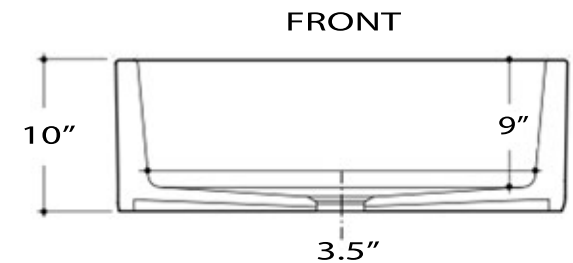

Cape Collection

Premium Fireclay Farmhouse Apron Sink

MODEL:
Orleans-33

Overall Dimensions	Large Bowl	Apron Height	Bowl Depth	Drain Dimensions
33"x 18"	30.25"x 15.25"	10"	9"	3.5" Opening

Please Be Advised

- (Nominal Dimensions*) Actual Dimensions may vary by 1/4"
- Template Not included
- Custom Cabinet Required
- Very Heavy 2 Person lift recommended

FEATURES

- Premium REVERSIBLE Fireclay Sink with Plain or Decorative Apron
- 9" Depth Bowl
- Made in Italy
- Limited Warranty
- Bottom is 7/8" thick and may require an extended flange/ferrule . Please visit our Fireclay FAQ page on our website