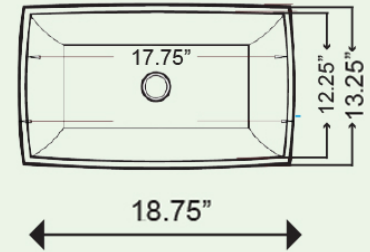

# Brant Point Collection

Rectangle White Topmount/Vessel Sink  
Without Overflow 18.75" x 13.25" x 5.5"

model:

**NSV1913**

# Nantucket

S I N K S

www.NantucketSinksUSA.com  
info@nantucketsinksusa.com

SPECS

Side View

Top View

BASIN AREA	WATER DEPTH	BOWL DEPTH	DRAIN HOLE	OVERFLOW
17.75" X 12.25"	4.5"	5.5"	1.75"	NO

## FEATURES:

- Premium Vitreous China
- Template not included
- High gloss finish seals surface and makes for easy cleaning
- White Porcelain enamel finish
- Limited **Lifetime** manufacturer's warranty
- No Overflow
- Nominal Dimensions - actual may vary by 1/4"
- Fits an 18" cabinet base minimum