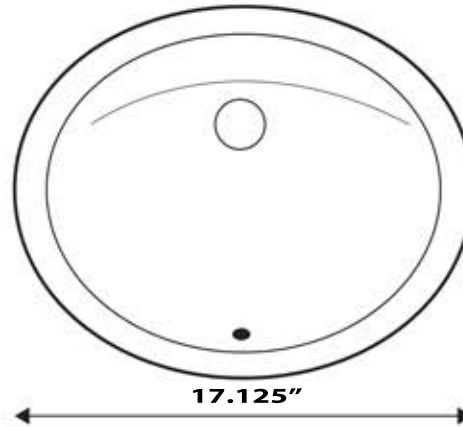

Great Point Collection
 Vitreous China Bath Undermount Sinks

MODEL:
GB-15x12-W

13.75"

17.125"

UNDERSIDE

Overall Dimensions	Large Bowl	Drain	Depth	Overflow
17.125" x 13.75"	15" x 12.25"	1.5"	5.5" , 7"	Yes

FEATURES

- Nominal Dimensions - actual may vary by 1/4"
- Template not included - custom template required
- Vitreous China undermount with porcelain enamel glaze
- Limited Lifetime Manufacturers Warranty
- With Overflow