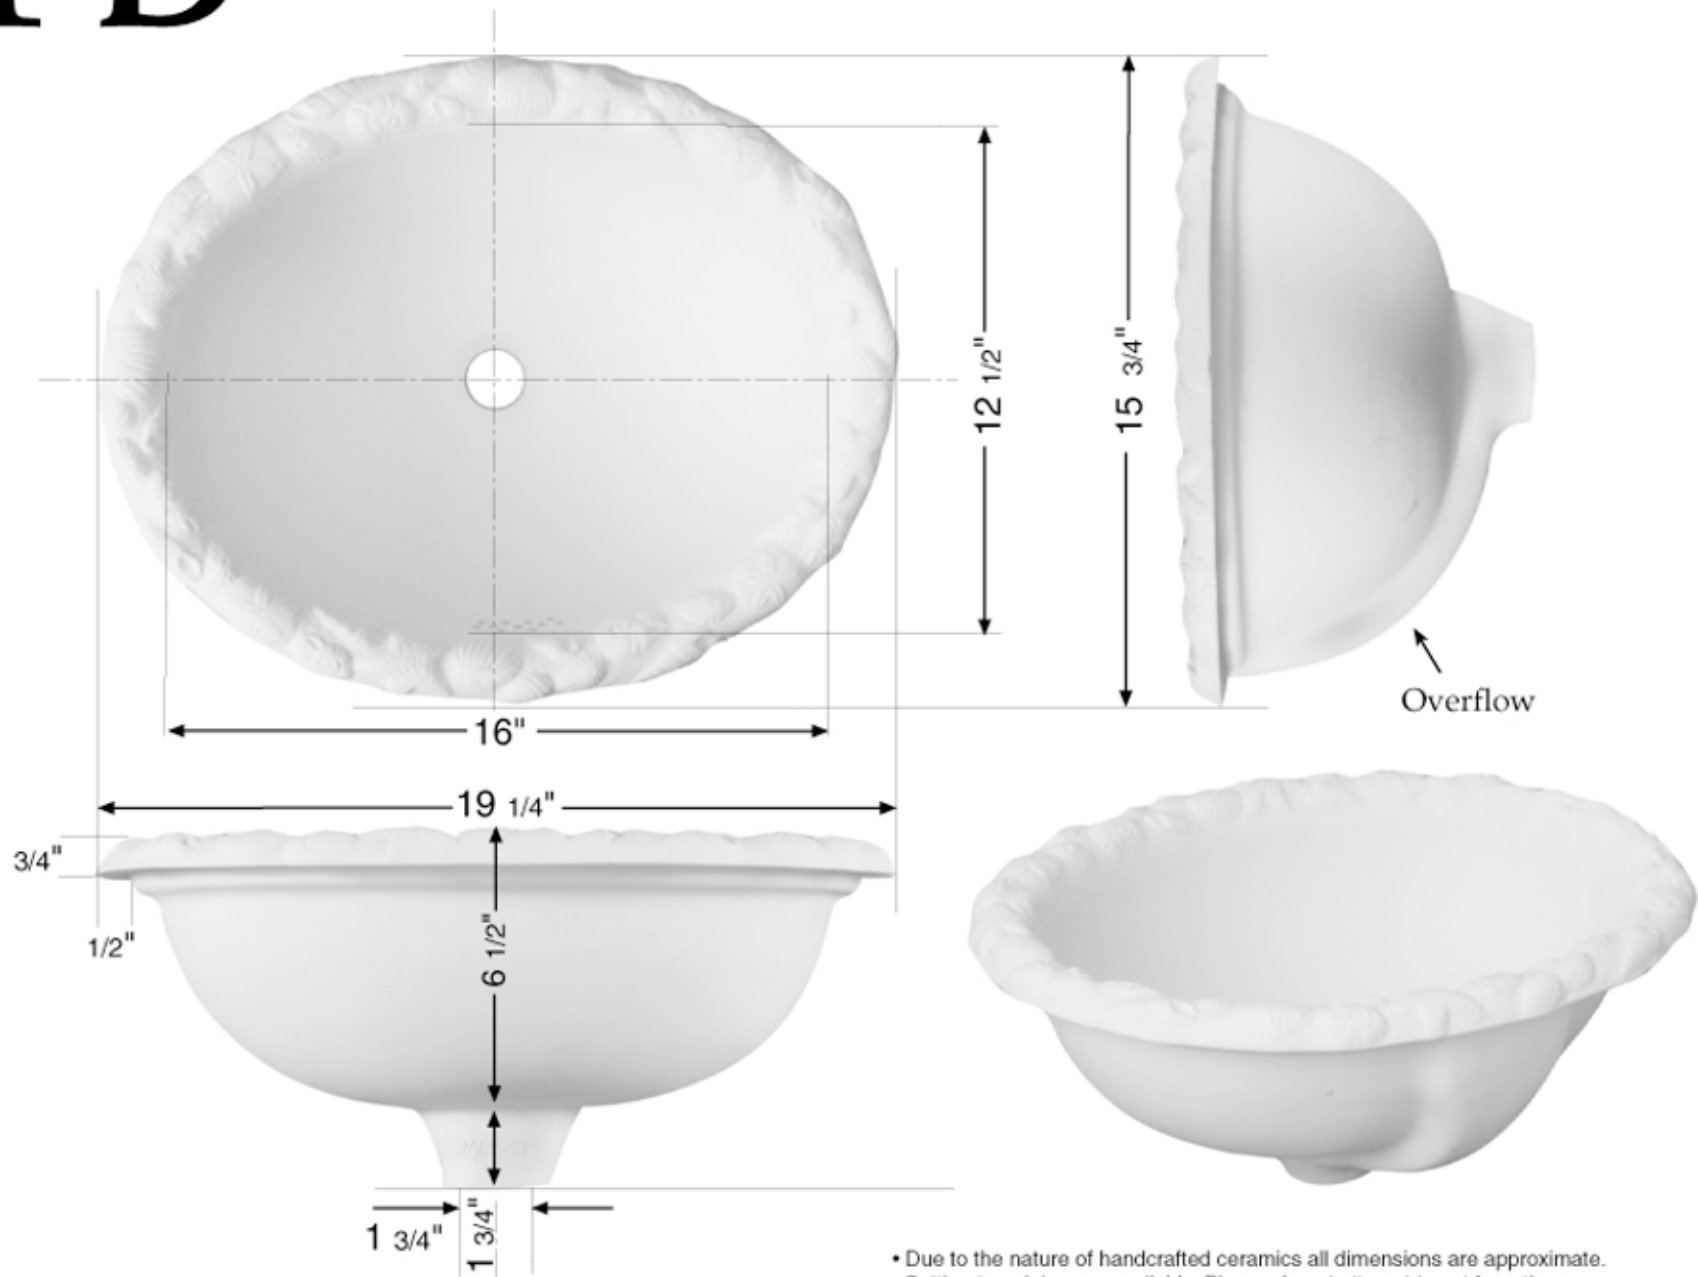

# TB

15 3/4" x 19 1/2" Oval basin with sea shell rim

MARZI STUDIOS

• Due to the nature of handcrafted ceramics all dimensions are approximate.  
Cutting templates are available. Please do not attempt to cut from these measurements