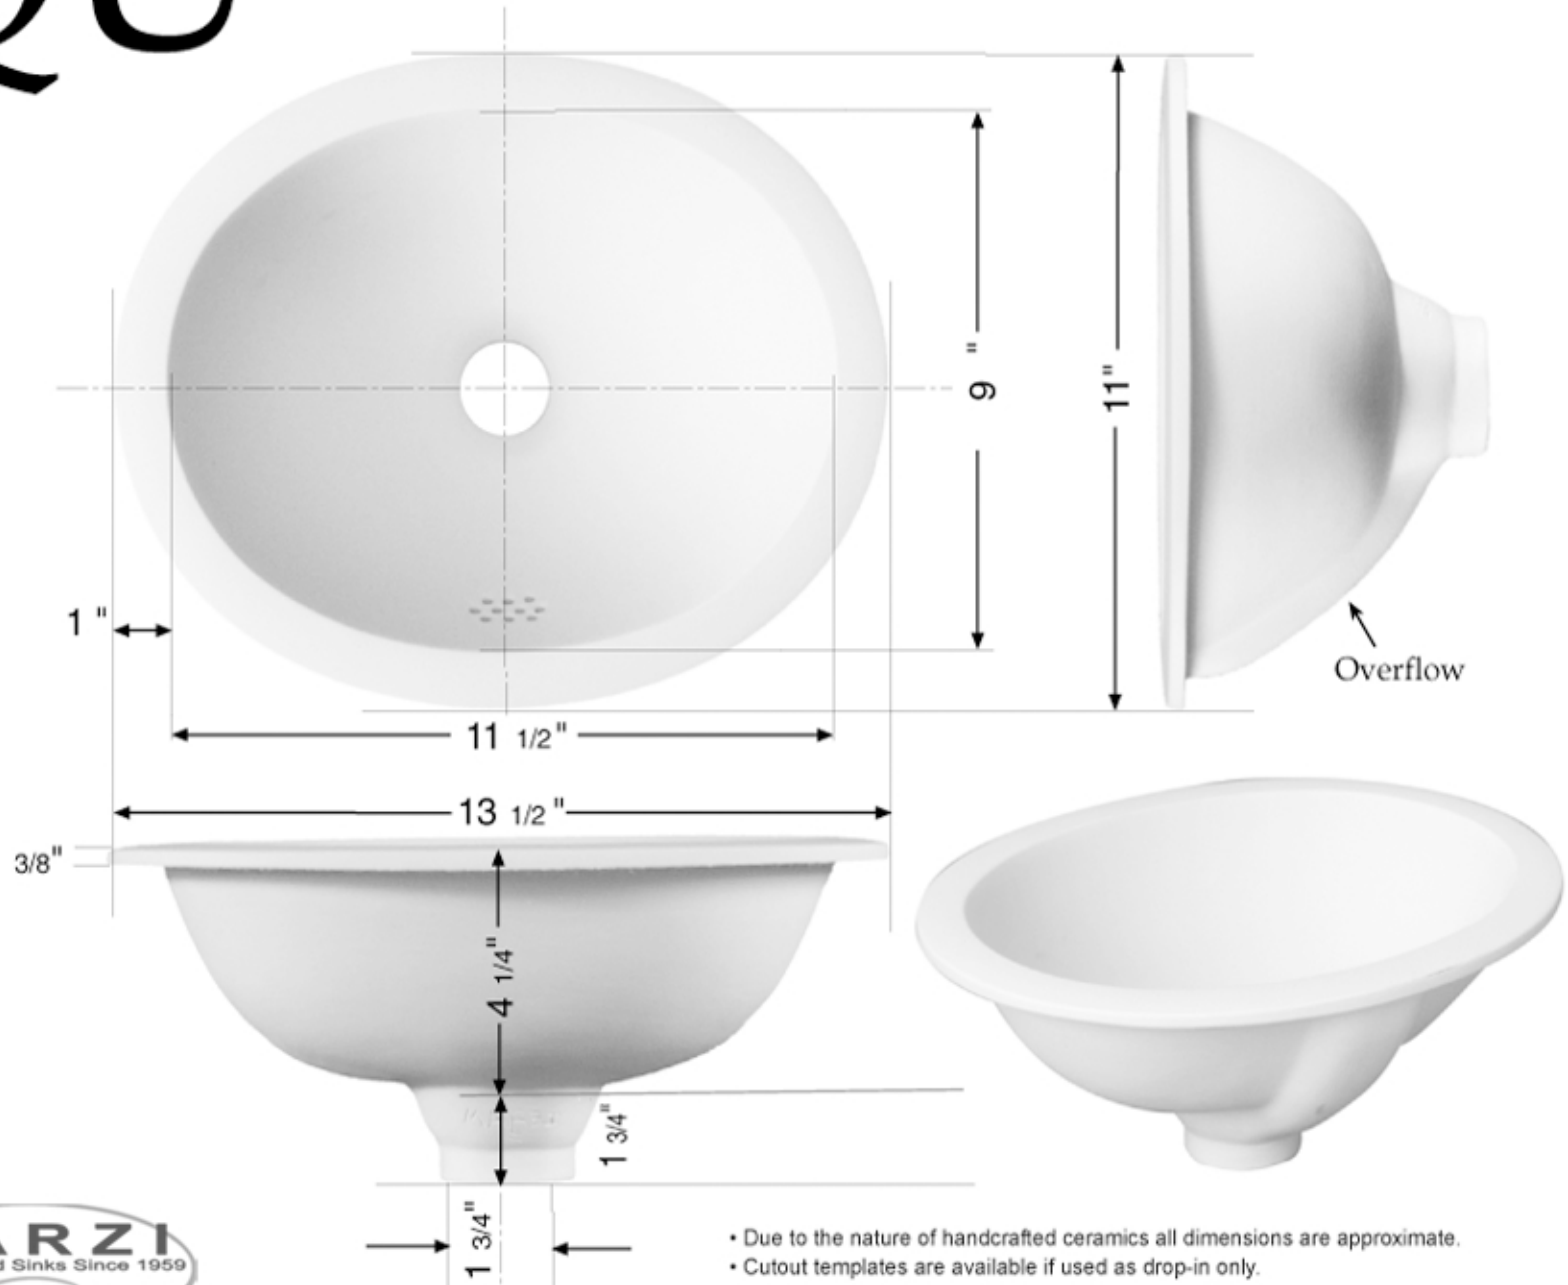

QU

11" x 13 1/2" Oval undercounter basin

- Due to the nature of handcrafted ceramics all dimensions are approximate.
- Cutout templates are available if used as drop-in only.
Please do not attempt to cut from these measurements.
- This sink has a flat glazed rim. It may be used in an undercounter or flush mount installation.