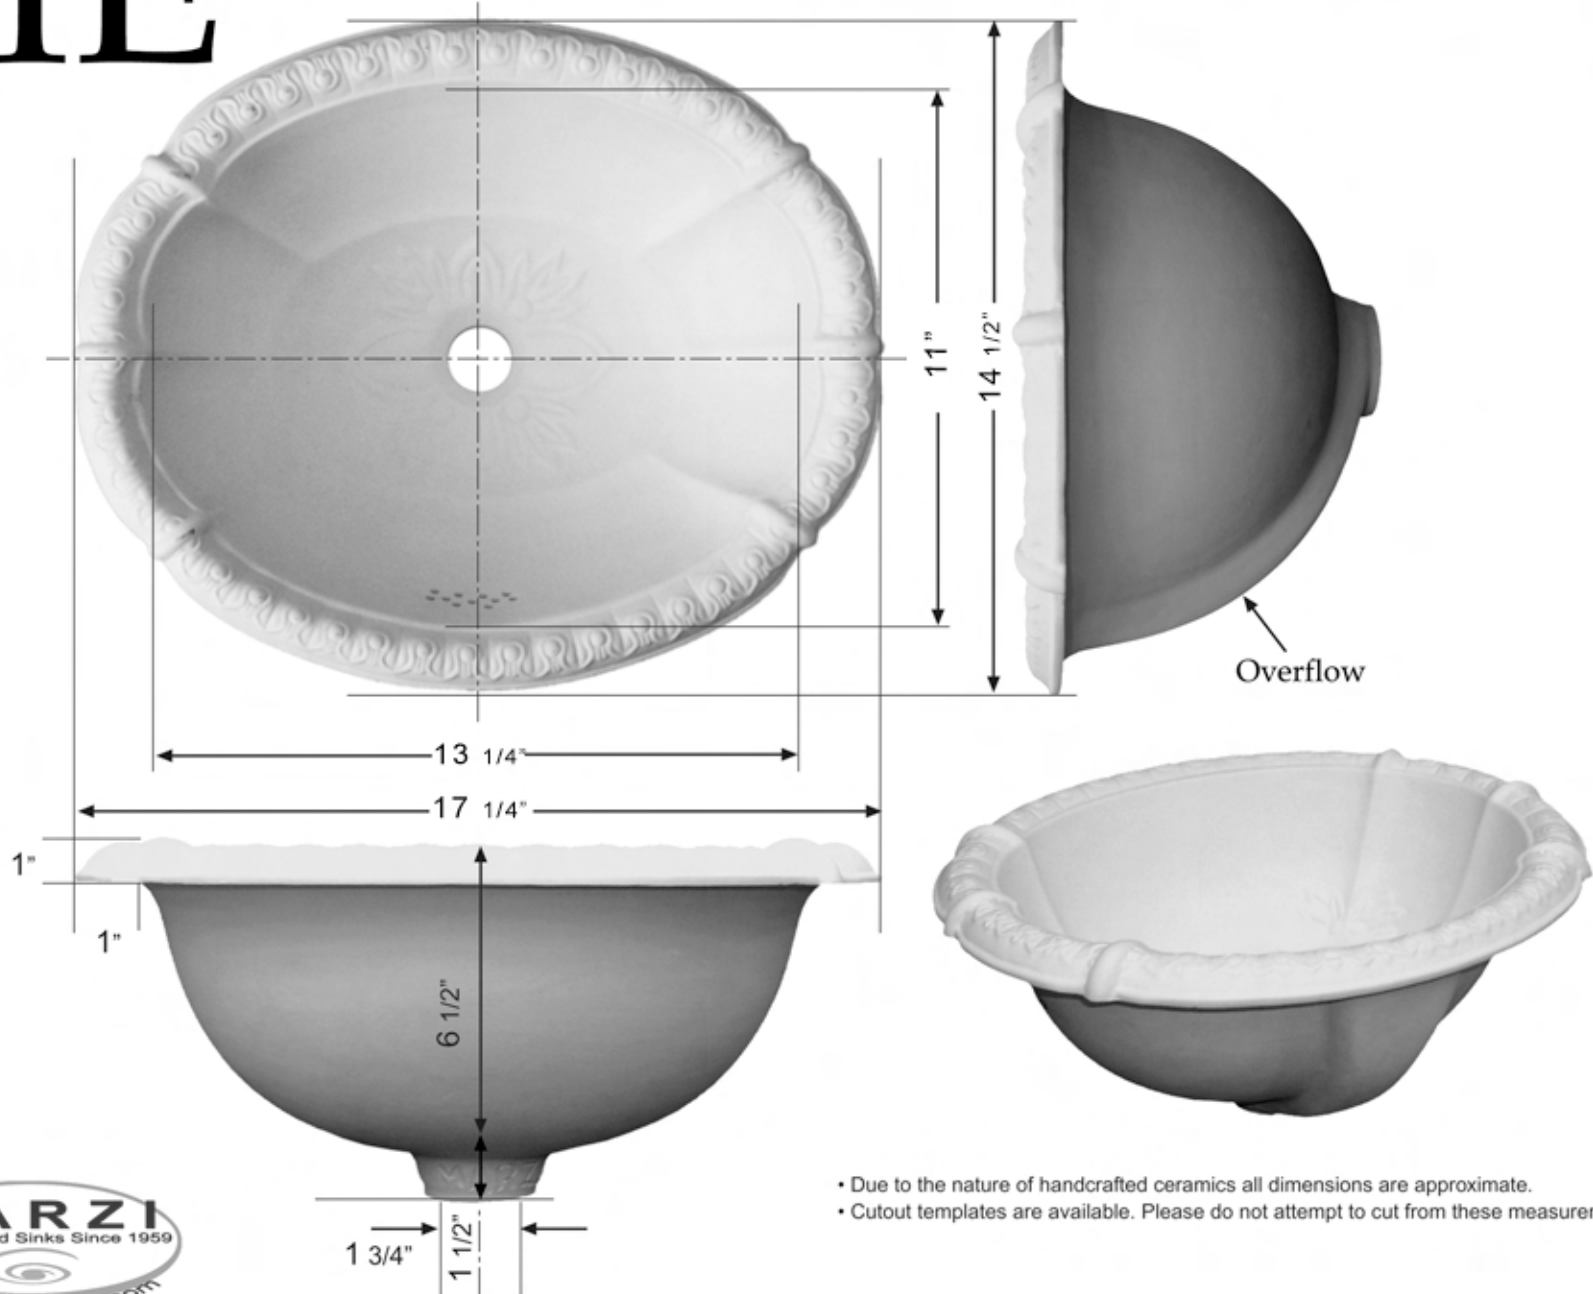

# ME 14 1/2" x 17 1/4" Fluted oval with romanesque relief

2013

- Due to the nature of handcrafted ceramics all dimensions are approximate.
- Cutout templates are available. Please do not attempt to cut from these measurements.