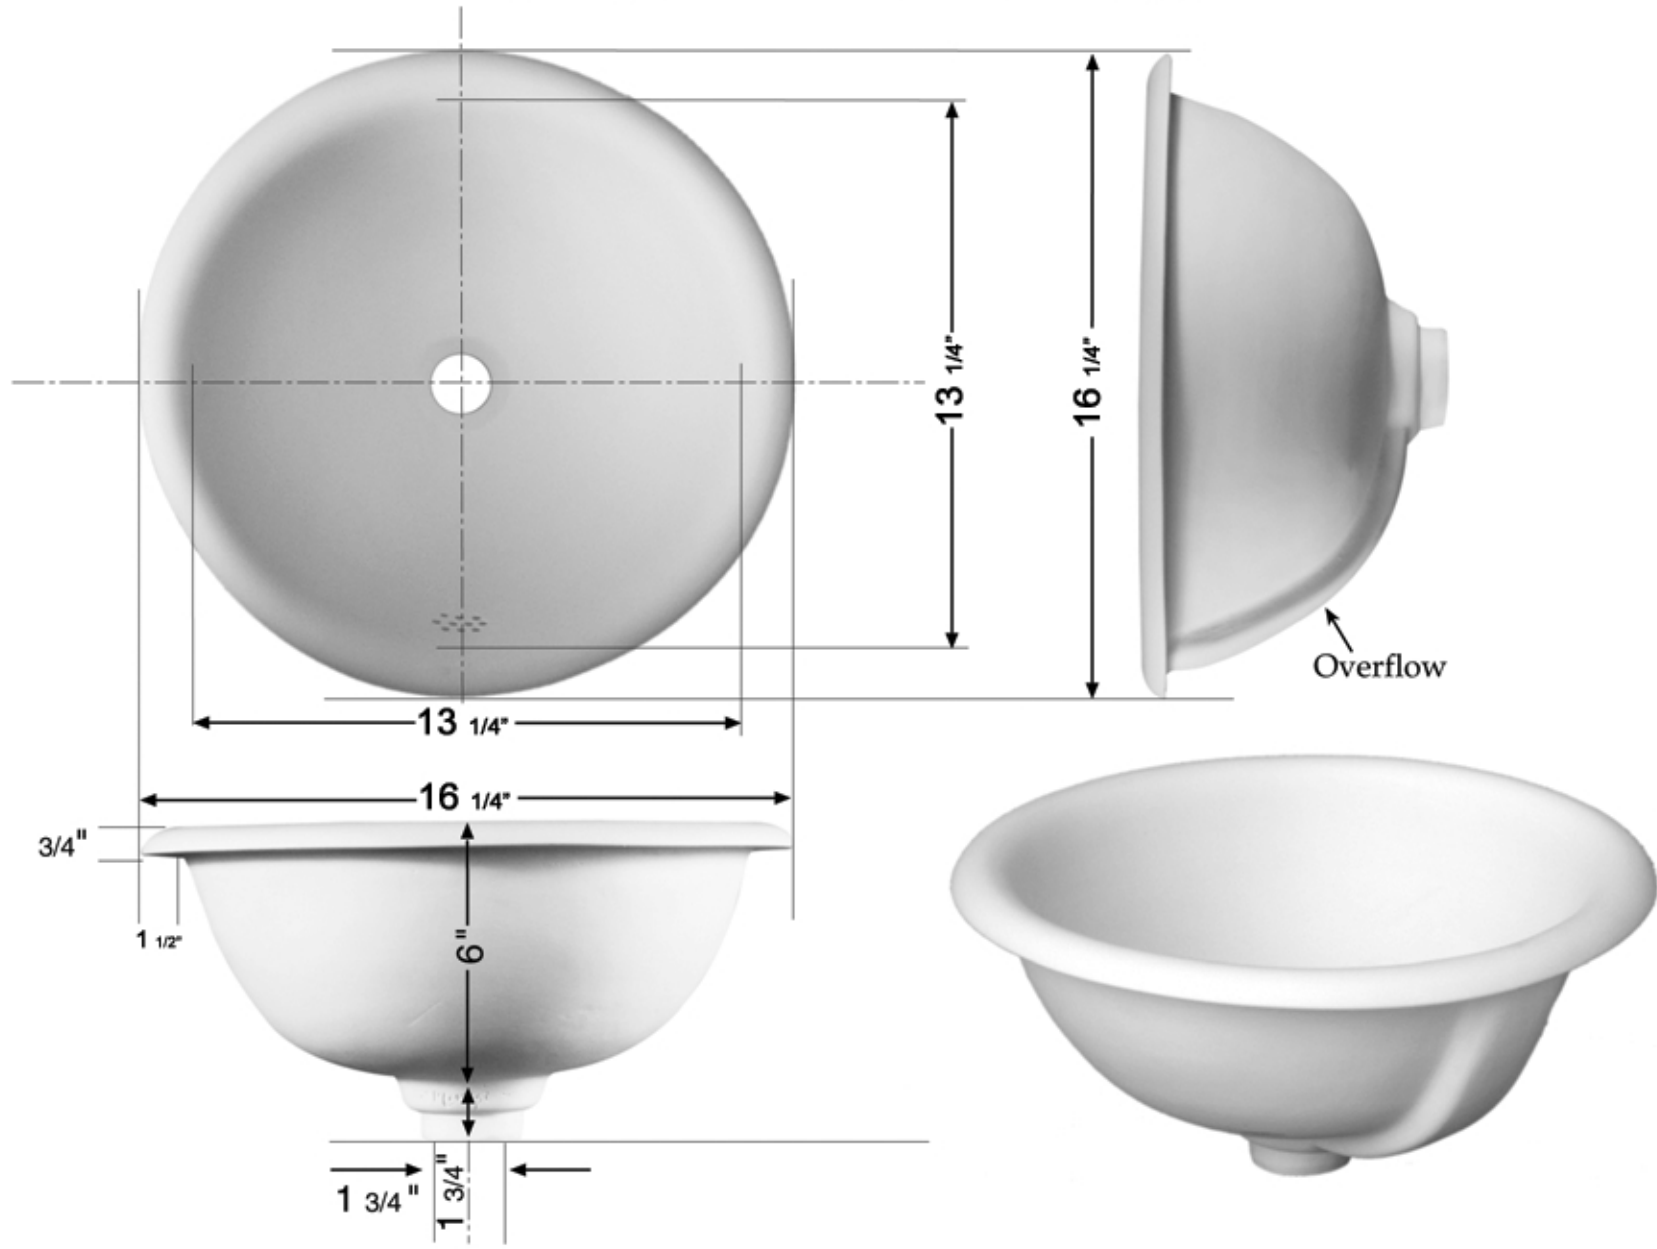

J

16 1/4" Round basin with rounded rim

• Due to the nature of handcrafted ceramics all dimensions are approximate.
Cutting templates are available. Please do not attempt to cut from these measurements