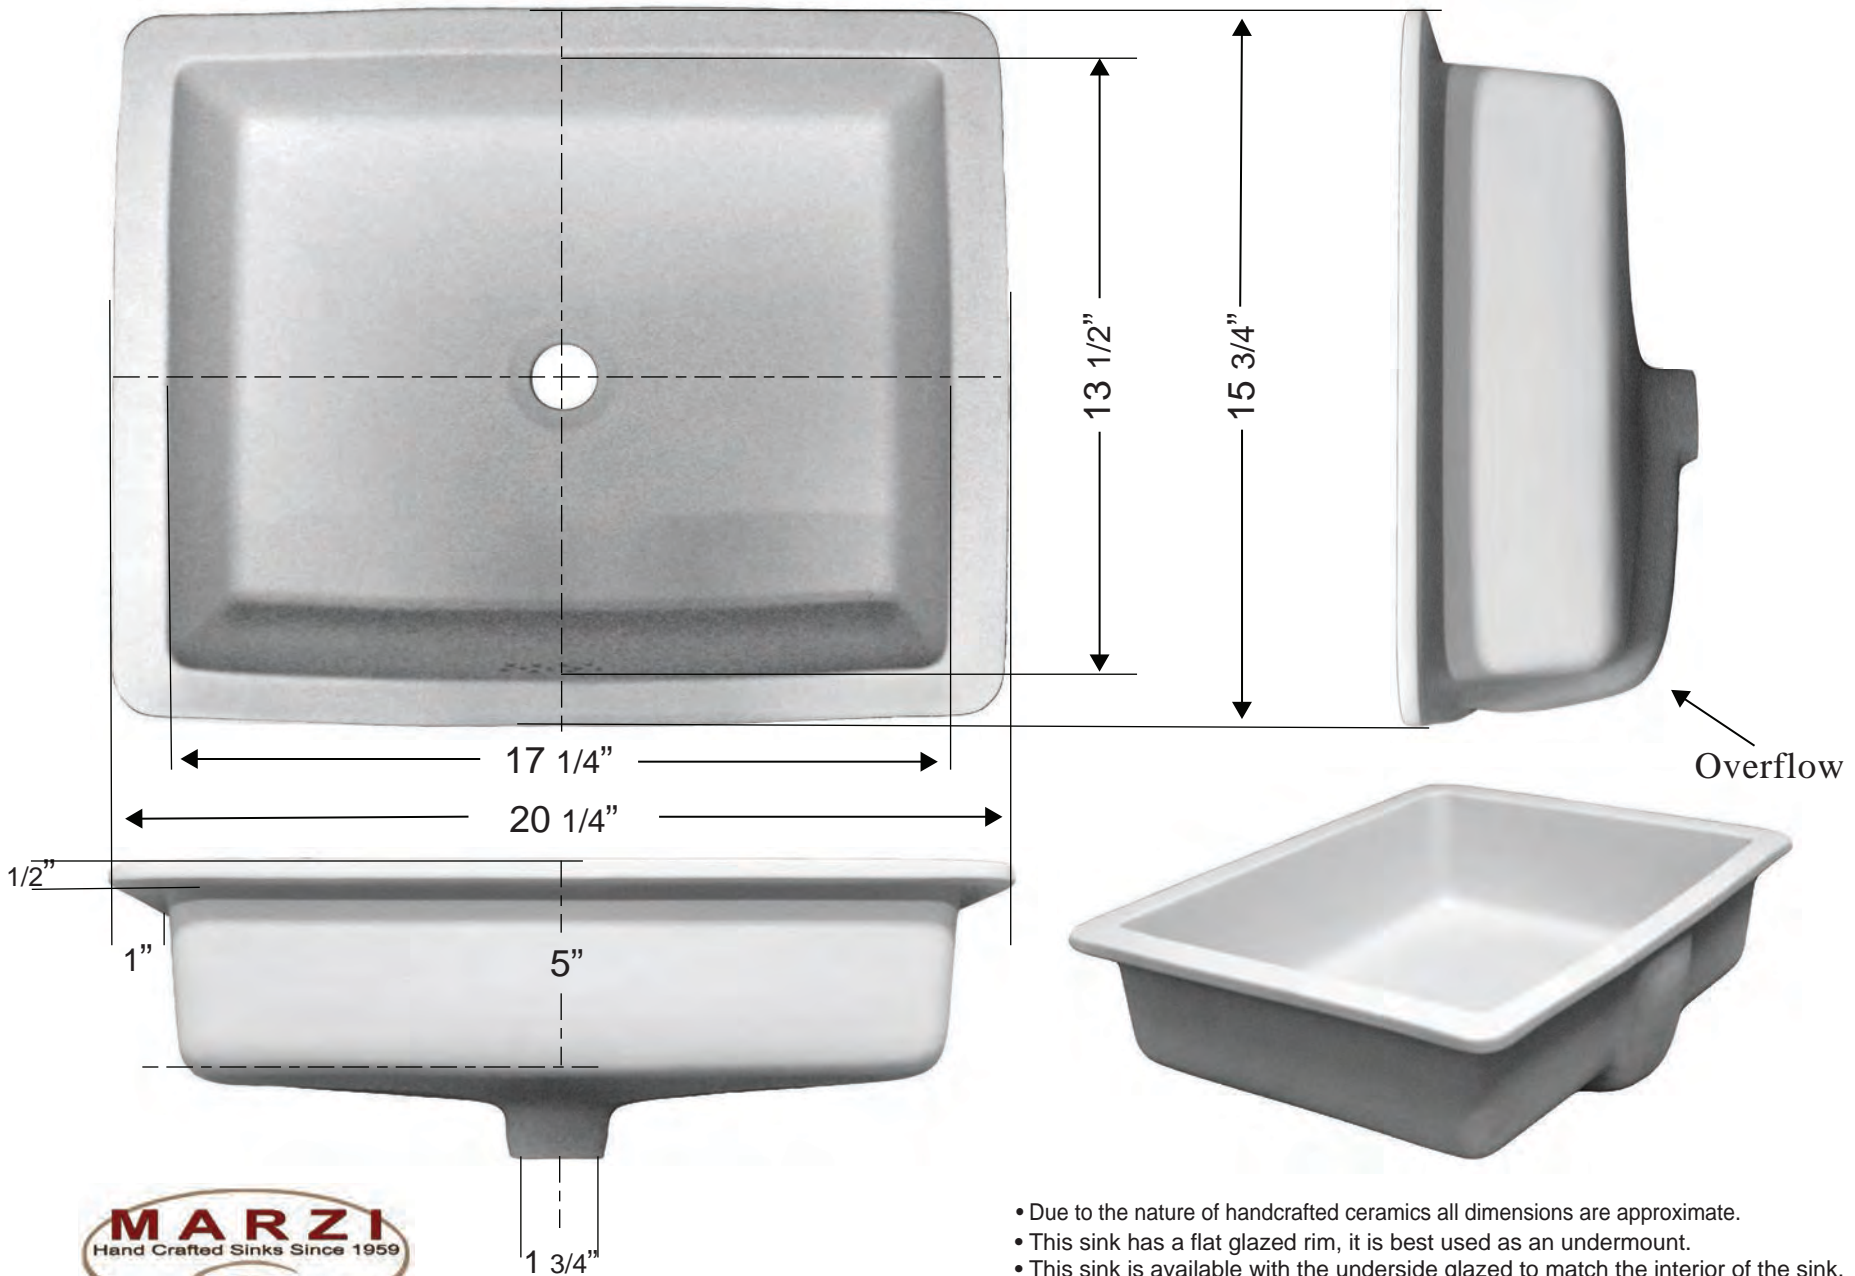

# BD

## 15 3/4" x 20 1/4" Rectangle basin w/ flat bottom

- Due to the nature of handcrafted ceramics all dimensions are approximate.
- This sink has a flat glazed rim, it is best used as an undermount.
- This sink is available with the underside glazed to match the interior of the sink.
- **Please do not attempt to cut from these measurements.**