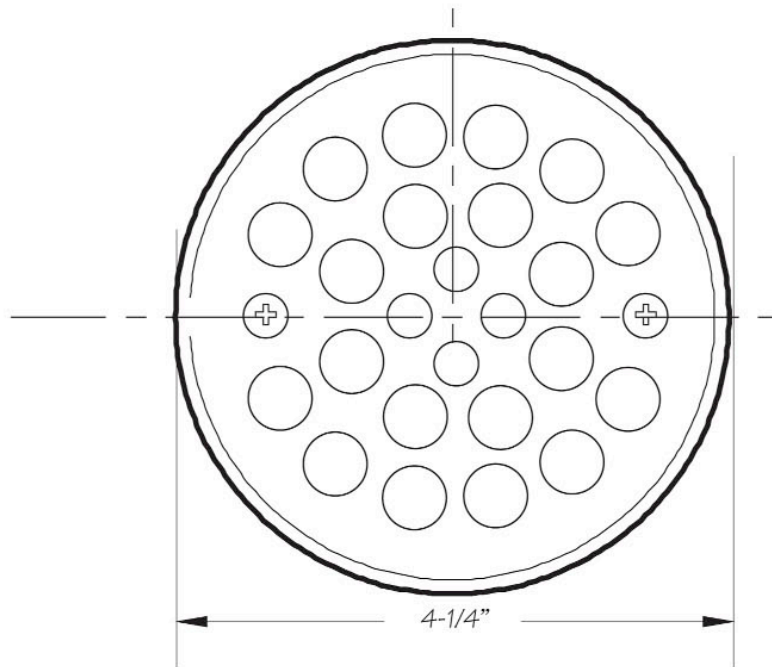

INSTALLATION DIMENSIONS

This model offers you the following features & benefits:

- Brass Grid with 2-5/8 cc screw holes
- Includes screws
- Fits Plastic Oddities shower drains
- Available in 19 finishes
 - CPB - Polished Chrome
 - SC - Satin Chrome
 - PN - Polished Nickel
 - BRN - Brushed Nickel
 - PEW - Pewter
 - PRN - Pearl Nickel
 - AB - Antique Brass
 - SB - Satin Brass
 - PVD - Polished Brass
 - EB - English Bronze
 - WCP - Weathered Copper
 - ACP - Antique Copper
 - PCP - Polished Copper
 - ORB - Oil Rubbed Bronze
 - VB - Venetian Bronze*
 - PVDBB - Brushed Bronze
 - TB - Tuscan Brass
 - MB - Matte Black
 - FG - French Gold
 - GPB - Polished Gold
 - SG - Satin Gold