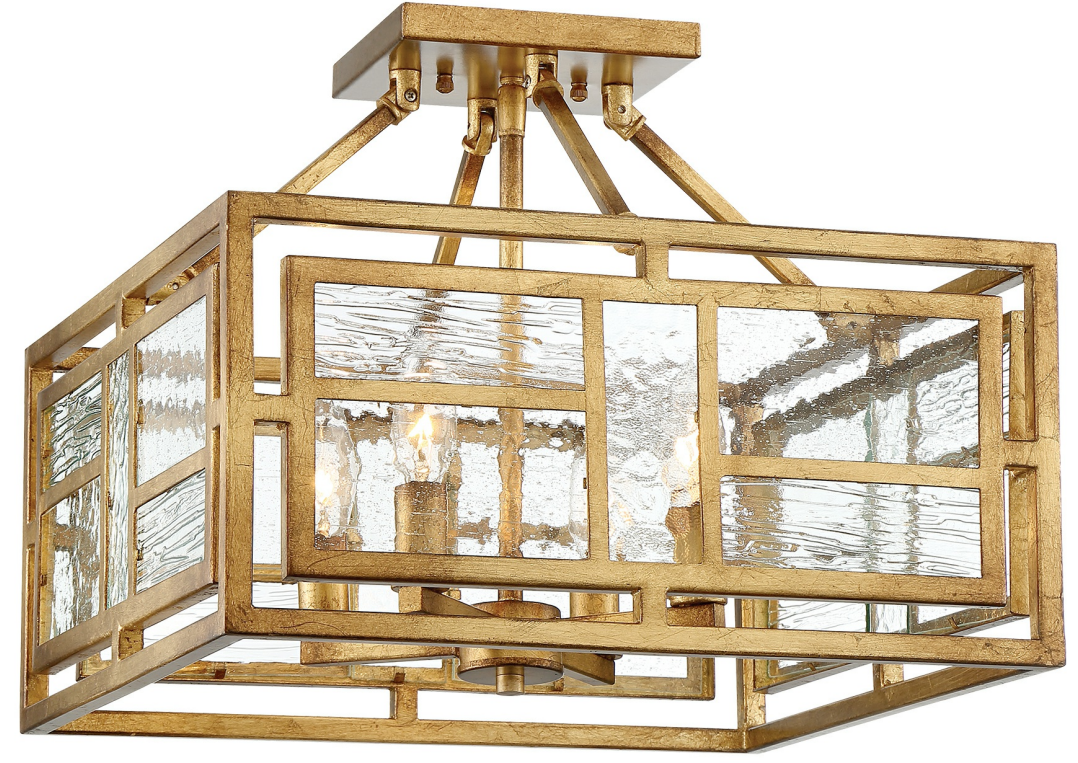

METROPOLITAN[®]

LIGHTING FIXTURE CO.

Item # N6475-293	UPC Code: 840254048591
Product Family Name: Edgemont Park	Finish: Pandora Gold Leaf
Category: FLUSH MOUNT	Category Type: Semi Flush
Certification 3057374	
Patents:	
Notes:	

Image File Name: **N6475-293.jpg**

MEASUREMENTS

Width: 16	Length: 16	Height: 13	Extension: No
Height Adjustable: No		Min Overall Height: No	Max Overall Height: No
Wire Length: 7"	Chain Length:	Safety Cable Included: No	Net Weight: 4.52
Canopy Width: 5.88	Canopy Height:	Canopy Length: 5.88	Center to Bottom:
Backplate Width:	Backplate Height:	Center to Top:	

LAMPING

No. of Bulbs: 4	Light Type: B10.5,CAND			
Max Bulb Wattage: 60	Socket: E12,CAND			
Dimmable: Yes	Ballast:	Rated Life Hours:	Photocell Included: No	Bulb/LED Included: N
Bulb/LED Included:	Color Temp.:	CRI:	Initial Lumens:	Delivered Lumens:

SHADE / GLASS

Description: Clear Water Glass	Material: GLASS
Part No.:	Quantity:
Width:	Height:
	Length:

SHIPPING

Carton Width: 18.5	Carton Height: 10.75	Carton Length: 18.5
Carton Weight: 6.01	Carton Cubic Feet: 2.129	Small Package Shippable: Yes
Master Pack Width:	Master Pack Height:	Master Pack Length:
Master Pack Weight:	Master Cubic Feet:	Multi-Pack: 1
		Master Pack: 1