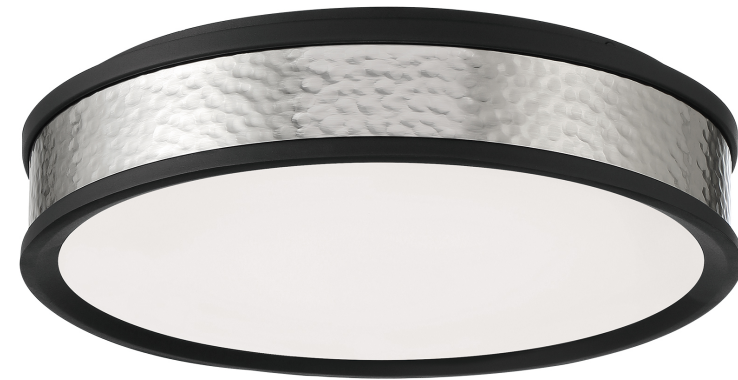

MINKA LAVERY®

Item # 717-2-691-L	UPC Code: 747396116693
Product Family Name:	Finish: Coal and Brushed Nickel
Category: FLUSH MOUNT	Category Type: Flush Mount
Certification 4001256	
Patents:	
Notes:	

Image File Name: 717-2-691-L.jpg

MEASUREMENTS

Width: 15	Length: 15	Height: 3.75	Extension:
Height Adjustable: No	Min Overall Height:	Max Overall Height:	Slope: No
Wire Length: 7	Chain Length:	Safety Cable Included: No	Net Weight: 4.67
Canopy Width: 13.5	Canopy Height: 0.63	Canopy Length: 13.5	Center to Bottom:
Backplate Width:	Backplate Height:	Center to Top:	

No. of Bulbs: 1	Light Type: Z61 LED			
Max Bulb Wattage: 30	Socket: Y11 LED MODULE			
Dimmable: Yes	Ballast:	Rated Life Hours: 50000	Photocell Included: No	Bulb/LED Included: Y
Bulb/LED Included: Yes	Color Temp.: 3000	CRI: 93	Initial Lumens: 2860.4	Delivered Lumens: 1285.7

SHIPPING

Description: WHITE	Material: ACRYLIC
Part No.:	Quantity: 1
Width: 13.75	Height: 0.13
	Length: 13.75

Carton Width: 17.5	Carton Height: 5.88	Carton Length: 17.5
Carton Weight: 5.81	Carton Cubic Feet: 1.042	Small Package Shippable: Yes
Master Pack Width:	Master Pack Height:	Master Pack Length:
Master Pack Weight:	Master Cubic Feet:	Multi-Pack: 1
		Master Pack: 1