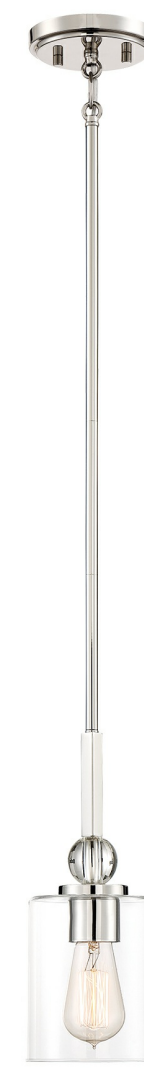

MINKA LAVERY®

Item # 3070-613	UPC Code: 747396101453
Product Family Name: Studio 5	Finish: Polished Nickel
Category: MINI-PENDANTS	Category Type: Mini Pendant
Certification 4000164	
Patents:	
Notes:	

Image File Name: **3070-613.jpg**

MEASUREMENTS

Width: 5	Length: 5	Height: 12.25	Extension: 5
Height Adjustable: Yes	Min Overall Height: 22.5	Max Overall Height: 58.5	Slope: Yes
Wire Length: 72"	Chain Length:	Safety Cable Included: No	Net Weight: 3.09
Canopy Width: 5.0	Canopy Height: 0.75	Canopy Length: 5.0	Center to Bottom:
Backplate Width:	Backplate Height:	Center to Top:	

LAMPING

No. of Bulbs: 1	Light Type: FERRO			
Max Bulb Wattage: 60	Socket: E26, MEDIUM			
Dimmable: Yes	Ballast:	Rated Life Hours:	Photocell Included: No	Bulb/LED Included:
Bulb/LED Included:	Color Temp.:	CRI:	Initial Lumens:	Delivered Lumens:

SHADE / GLASS

Description: Clear	Material: GLASS
Part No.: G3071-1	Quantity: 1
Width: 5.0	Height: 6.0
	Length: 6.0

SHIPPING

Carton Width: 7.25	Carton Height: 7.25	Carton Length: 17.0
Carton Weight: 3.85	Carton Cubic Feet: 0.517	Small Package Shippable: Yes
Master Pack Width: 15.0	Master Pack Height: 15.25	Master Pack Length: 17.75
Master Pack Weight: 18.7	Master Cubic Feet: 2.35	Multi-Pack: 1 Master Pack: 4