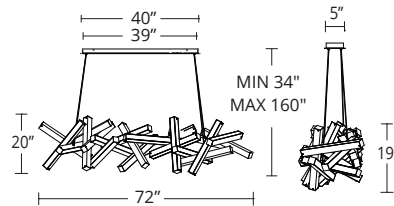

PRODUCT DESCRIPTION

Chaos freezes a moment in time with breathtaking elegance. Ultra thin powered cables stabilize the suspension without visual interference. Each section of this sculptural form is equipped with consistent, LEDs for refined illumination throughout. Let chaos reign.

FEATURES

- Fixed sculptural form
- Thin power aircraft cables provide an ultra clean look for adjustable suspension height
- Universal Driver (120V-277V) concealed within the canopy
- Dimming: ELV, 0-10V
- Rated Life: 36,000 hours
- Color Temp: 3000K
- CRI: 90

SPECIFICATIONS

Construction: Aluminum body with acrylic diffuser

Light Source: High output LED

Finish: Brushed Aluminum (AL), Black (BK), Aged Brass (AB)

Standards: ETL & cETL Damp Location listed, Title 24 Compliant

ORDER NUMBER

Model	Size	Wattage	Voltage	LED Lumens	Delivered Lumens	Finish
PD-64848	48"	30W	120V-277V	2336	1567	AL <i>Brushed Aluminum</i>
PD-64872	72"	58W		3859	3496	BK <i>Black</i> AB <i>Aged Brass</i>

Example: **PD-64848-AL**

modernforms.com
Phone (800) 526.2588
Fax (800) 526.2585

Headquarters/Eastern Distribution Center
44 Harbor Park Drive
Port Washington, NY 11050

Central Distribution Center
1600 Distribution Ct
Lithia Springs, GA 30122

Western Distribution Center
1750 Archibald Avenue
Ontario, CA 91760