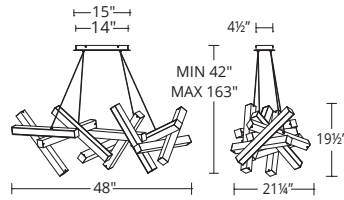

CHAOS LED Interior Pendants & Chandeliers

MODERN FORMS

PD-64848 / PD-64872

Fixture Type:

Catalog Number:

Project:

Location: