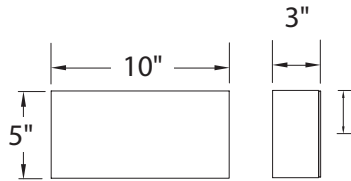

VERMEIL – model: WS-113

MODERN FORMS

LED Interior Sconce

Fixture Type:

Catalog Number:

Project: _____

Location: _____

PRODUCT DESCRIPTION

Wrap your room in glamour with this simple, sophisticated sconce. Available in three elegant finishes; gold leaf, silver leaf and polished nickel. Use as a glimmering jeweled accent to light your way through a dark hallway.

FEATURES

- ETL & cETL damp location listed
- ADA compliant, low profile design
- Up & down light
- Full range dimming when used with compatible dimmers*
- Replaceable LED module
- Transformer located in standard 4" junction box
- 277V option available (special order)
- 80,000 hour rated life
- Color Temp: 3000K
- CRI: 90

SPECIFICATIONS

Construction: Steel body

Light Source: High output LED.

Finish: Gold Leaf (GL), Polished Nickel (PN), Silver Leaf (SL)

Standards: ETL & cETL damp location listed. ADA compliant.

ORDER NUMBER

Model:	Height	Watt	Voltage	LED Lumens	Delivered Lumens	Finish
WS-11311	5"	11W	120V	625	370	GL Gold Leaf PN Polished Nickel SL Silver Leaf

Example: **WS-11311-PN**

For 277V special order, add an "F" before the finish: **WS-11311F-SL**

modernforms.com
Phone (800) 526.2588
Fax (800) 526.2585

Headquarters/Eastern Distribution Center
44 Harbor Park Drive
Port Washington, NY 11050

Central Distribution Center
1600 Distribution Ct
Lithia Springs, GA 30122

Western Distribution Center
1750 Archibald Avenue
Ontario, CA 91760