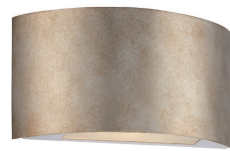

VERMEIL – model: WS-113

MODERN FORMS

LED Interior Sconce

Fixture Type:

Catalog Number:

Project: _____

Location: _____

PRODUCT DESCRIPTION

Wrap your room in glamour with this simple, sophisticated sconce. Available in three elegant finishes; gold leaf, silver leaf and polished nickel. Use as a glimmering jeweled accent to light your way through a dark hallway.

FEATURES

- ETL & cETL damp location listed
- ADA compliant, low profile design
- Up & down light
- Full range dimming when used with compatible dimmers*
- Replaceable LED module
- Transformer located in standard 4" junction box
- 277V option available (special order)
- 80,000 hour rated life
- Color Temp: 3000K
- CRI: 90

SPECIFICATIONS

Construction: Steel body

Light Source: High output LED.

Finish: Gold Leaf (GL), Polished Nickel (PN), Silver Leaf (SL)

Standards: ETL & cETL damp location listed. ADA compliant.

ORDER NUMBER

Model:	Height	Watt	Voltage	LED Lumens	Delivered Lumens	Finish
WS-11311	5"	11W	120V	625	370	GL Gold Leaf PN Polished Nickel SL Silver Leaf

Example: **WS-11311-PN**

For 277V special order, add an "F" before the finish: **WS-11311F-SL**

modernforms.com
Phone (800) 526.2588
Fax (800) 526.2585

Headquarters/Eastern Distribution Center
44 Harbor Park Drive
Port Washington, NY 11050

Central Distribution Center
1600 Distribution Ct
Lithia Springs, GA 30122

Western Distribution Center
1750 Archibald Avenue
Ontario, CA 91760