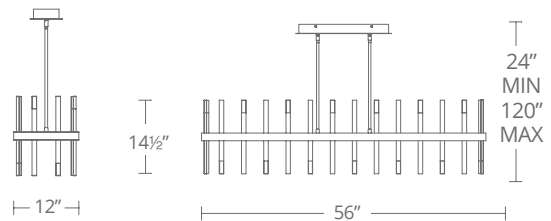

PRODUCT DESCRIPTION

Like a dynamic instrument of musical chimes, Harmonix plays to the rhythm of light. A duet of gorgeous black with aged brass. Beautiful playful light perfectly executed in two formats.

SPECIFICATIONS

Construction: Aluminum

Light Source: High output LED

Dimming: ELV / 0-10V

Finish: Black/Aged Brass

Standards: ETL & cETL damp location listed, CEC Title 24 compliant

FEATURES

- Frosted diffusers spread light evenly
- Universal Driver (120-277V) within canopy
- Three 12" and one 6" down rods included (additional down rods available for purchase)
- Rated Life: 50,000 hours
- Color temp: 3000K
- CRI: 90

ORDER NUMBER

Model	Size	Wattage	Voltage	LED Lumens	Delivered Lumens	Finish
PD-87956	56"	91W	120-277V	8190	4244	BK/AB Black/Aged Brass

Example: **PD-87956-BK/AB**

modernforms.com Phone (866) 810.6615 Fax (800) 526.2585	Headquarters/Eastern Distribution Center 44 Harbor Park Drive Port Washington, NY 11050	Central Distribution Center 1600 Distribution CT. Lithia Springs, GA 30122	Western Distribution Center 1750 Archibald Avenue Ontario, CA 91760