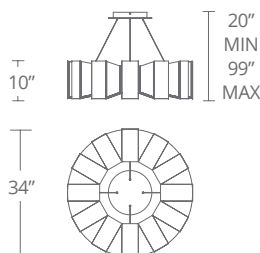

CHRONOS Chandelier & Pendants

PD-75934 / PD-75950

MODERN FORMS

Fixture Type:

Catalog Number:

Project: _____

Location: _____

PD-75934

PRODUCT DESCRIPTION

Like gears in a giant clock, this massive sculptural chandelier chimes of daring lighting design. Suspended and powered from ultra-thin aircraft cables, Chronos is ideal for high profile architectural and commercial environments with tall ceilings and larger rooms. Beautifully hand-finished in aged brass to complement the latest modern décor.

FEATURES

- Thin, powered aircraft cables provide an ultra-clean look for adjustable suspension height
- Universal Driver (120-277V) within canopy
- Rated Life: 50,000 hours
- Color temp: 3000K
- CRI: 90

SPECIFICATIONS

Construction: Aluminum

Light Source: High output LED

Dimming: ELV, TRIAC, 0-10V

Finish: Aged Brass

Standards: ETL & cETL damp location listed

ORDER NUMBER

Model	Width	Wattage	Voltage	LED Lumens	Delivered Lumens	Finish
PD-75934	34"	48W	120-277V	2829	2282	AB Aged Brass
PD-75950	50"	65W		2953	2696	

Example: **PD-75934-AB**

modernforms.com

Phone (866) 810.6615

Fax (800) 526.2585

Headquarters/Eastern Distribution Center

44 Harbor Park Drive

Port Washington, NY 11050

Central Distribution Center

1600 Distribution CT.

Lithia Springs, GA 30122

Western Distribution Center

1750 Archibald Avenue

Ontario, CA 91760