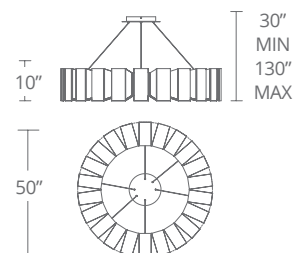

PD-75950

PRODUCT DESCRIPTION

Like gears in a giant clock, this massive sculptural chandelier chimes of daring lighting design. Suspended and powered from ultra-thin aircraft cables, Chronos is ideal for high profile architectural and commercial environments with tall ceilings and larger rooms. Beautifully hand-finished in aged brass to complement the latest modern décor.

FEATURES

- Thin, powered aircraft cables provide an ultra-clean look for adjustable suspension height
- Universal Driver (120-277V) within canopy
- Rated Life: 50,000 hours
- Color temp: 3000K
- CRI: 90

SPECIFICATIONS

Construction: Aluminum

Light Source: High output LED

Dimming: ELV, TRIAC, 0-10V

Finish: Aged Brass

Standards: ETL & cETL damp location listed

ORDER NUMBER

Model	Width	Wattage	Voltage	LED Lumens	Delivered Lumens	Finish
PD-75934	34"	48W	120-277V	2829	2282	AB Aged Brass
PD-75950	50"	65W		2953	2696	

Example: **PD-75934-AB**

modernforms.com

Phone (866) 810.6615

Fax (800) 526.2585

Headquarters/Eastern Distribution Center

44 Harbor Park Drive

Port Washington, NY 11050

Central Distribution Center

1600 Distribution CT.

Lithia Springs, GA 30122

Western Distribution Center

1750 Archibald Avenue

Ontario, CA 91760