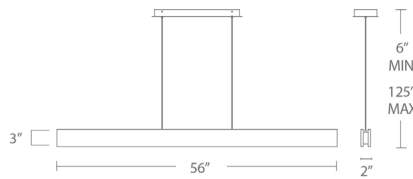

PD-58738

PD-58756

PD-58784

PRODUCT DESCRIPTION

The natural wood finishes and Drift's linear form perfectly express the tension of minimalist design. LED modules are stationed from end to end and diffused through a strip of tempered, sanded glass, which spreads the light evenly and prevents any glare or hot spots. With its versatile shape and three different lengths, Drift translates across a variety of applications, from residential to commercial office, with ease.