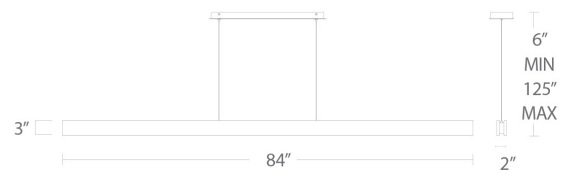

PD-58738

PD-58756

PD-58784

PRODUCT DESCRIPTION

The natural wood finishes and Drift's linear form perfectly express the tension of minimalist design. LED modules are stationed from end to end and diffused through a strip of tempered, sanded glass, which spreads the light evenly and prevents any glare or hot spots. With its versatile shape and three different lengths, Drift translates across a variety of applications, from residential to commercial office, with ease.