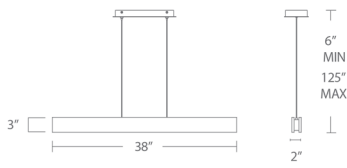

PD-58738

PD-58756

PD-58784

PRODUCT DESCRIPTION

The natural wood finishes and Drift's linear form perfectly express the tension of minimalist design. LED modules are stationed from end to end and diffused through a strip of tempered, sanded glass, which spreads the light evenly and prevents any glare or hot spots. With its versatile shape and three different lengths, Drift translates across a variety of applications, from residential to commercial office, with ease.