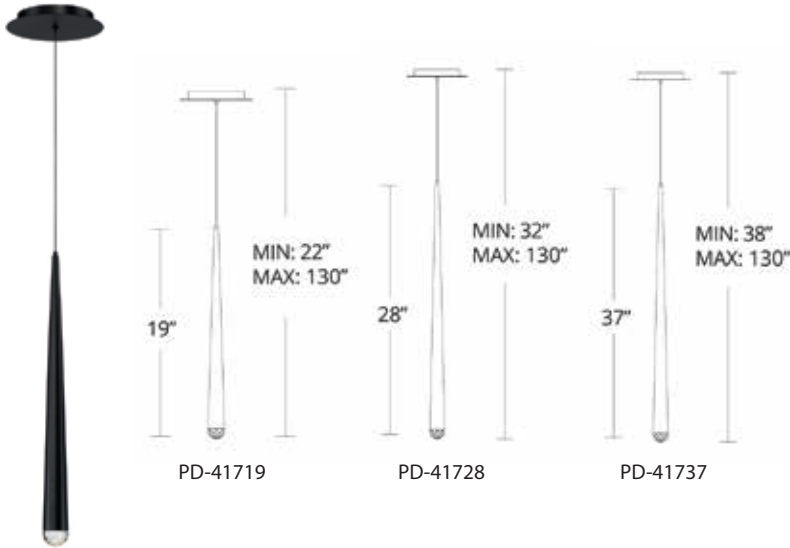

CASCADE

PD-41719 / PD-41728 / PD-41737

LED Interior Pendant

MODERN FORMS

Fixture Type:

Catalog Number:

Project: _____

Location: _____

FEATURES

- Thin aircraft cables provide an ultra-clean look and are easy to adjust for customized suspension height
- Universal driver (120V-277V) installed within the Junction Box, driver dimension: 2.8" x 1.3" x 1.2"
- Dimmer: ELV
- Color Temp: 3500K
- CRI: 90
- Rated Life: 50,000 hours

SPECIFICATIONS

Construction: Steel body with crystal diffuser

Light Source: High output LED.

Finish: Black, Polished Nickel, Aged Brass

Standards: ETL & cETL listed, Damp Location listed

REPLACEMENT GLASS

Part#	Fixture
	PD-41719
RPL-GLA-41719	PD-41728
	PD-41737

ORDER NUMBER

Model	Size	Wattage	Voltage	LED Lumens	Delivered Lumens	Finish
PD-41719	19"					AB <i>Aged Brass</i>
PD-41728	28"	7W	120V-277V	595	511	BK <i>Black</i>
PD-41737	37"					PN <i>Polished Nickel</i>