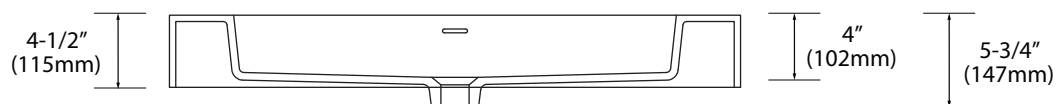

X-Stone Trough Sink - 36"

Specification & Installation Guide

Features

- X-Stone Trough sink 36"
- Size: 35-13/16"(909mm)L x 22-3/16"(564mm)W x 4-1/2"(115mm)H
- Material: Solid Surface
- With overflow
- 4"H backsplash & sidesplash: Optional
- Single faucet: XTU2245-36-110-WH (shown)
- 8" widespread: XTU2245-36-130-WH
- No faucet hole: XTU2245-36-100-WH
- Packaging Dimensions: 39" x 25" x 7-1/2"
- Gross Weight: 56 lbs. / 26 kgs.

Finish

- Glossy White

Compliance: CSA B45.5-11/IAPMO Z124-11

For clarification, please contact Madeli Customer Care at (800)-819-6988 or (305)-718-8817 Ext. 1 or service@madeli.com
All dimensions are approximate and subject to standard tolerance. Specifications subject to change without prior notice.