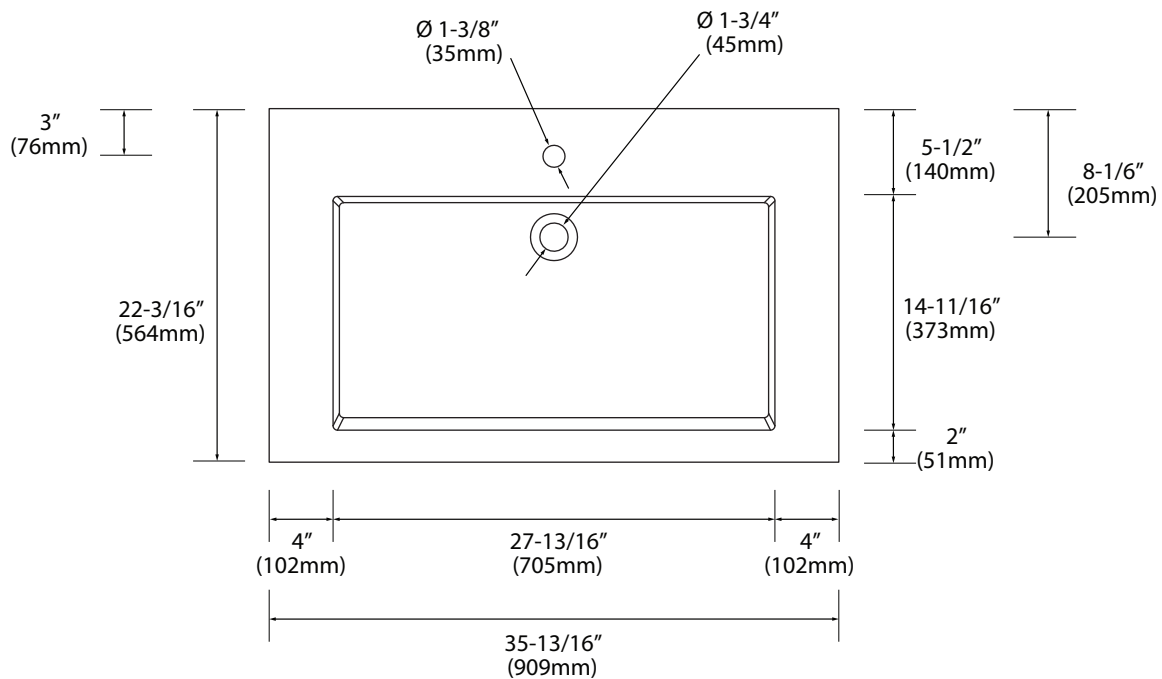

X-Stone Trough Sink - 36"

Specification & Installation Guide

Features

- X-Stone Trough sink 36"
- Size: 35-13/16"(909mm)L x 22-3/16"(564mm)W x 4-1/2"(115mm)H
- Material: Solid Surface
- With overflow
- 4"H backsplash & sidesplash: Optional
- Single faucet: XTU2245-36-110-WH (shown)
- 8" widespread: XTU2245-36-130-WH
- No faucet hole: XTU2245-36-100-WH
- Packaging Dimensions: 39" x 25" x 7-1/2"
- Gross Weight: 56 lbs. / 26 kgs.

Finish

- Glossy White

Compliance: CSA B45.5-11/IAPMO Z124-11

For clarification, please contact Madeli Customer Care at (800)-819-6988 or (305)-718-8817 Ext. 1 or service@madeli.com
All dimensions are approximate and subject to standard tolerance. Specifications subject to change without prior notice.