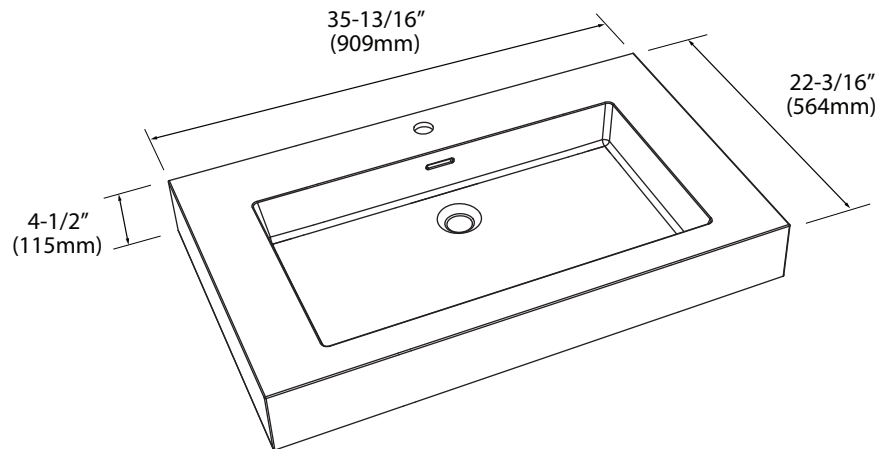

X-Stone Trough Sink - 36"

Specification & Installation Guide

Features

- X-Stone Trough sink 36"
- Size: 35-13/16"(909mm)L x 22-3/16"(564mm)W x 4-1/2"(115mm)H
- Material: Solid Surface
- With overflow
- 4"H backsplash & sidesplash: Optional
- Single faucet: XTU2245-36-110-WH (shown)
- 8" widespread: XTU2245-36-130-WH
- No faucet hole: XTU2245-36-100-WH
- Packaging Dimensions: 39" x 25" x 7-1/2"
- Gross Weight: 56 lbs. / 26 kgs.

Finish

- Glossy White

Compliance: CSA B45.5-11/IAPMO Z124-11

For clarification, please contact Madeli Customer Care at (800)-819-6988 or (305)-718-8817 Ext. 1 or service@madeli.com
All dimensions are approximate and subject to standard tolerance. Specifications subject to change without prior notice.