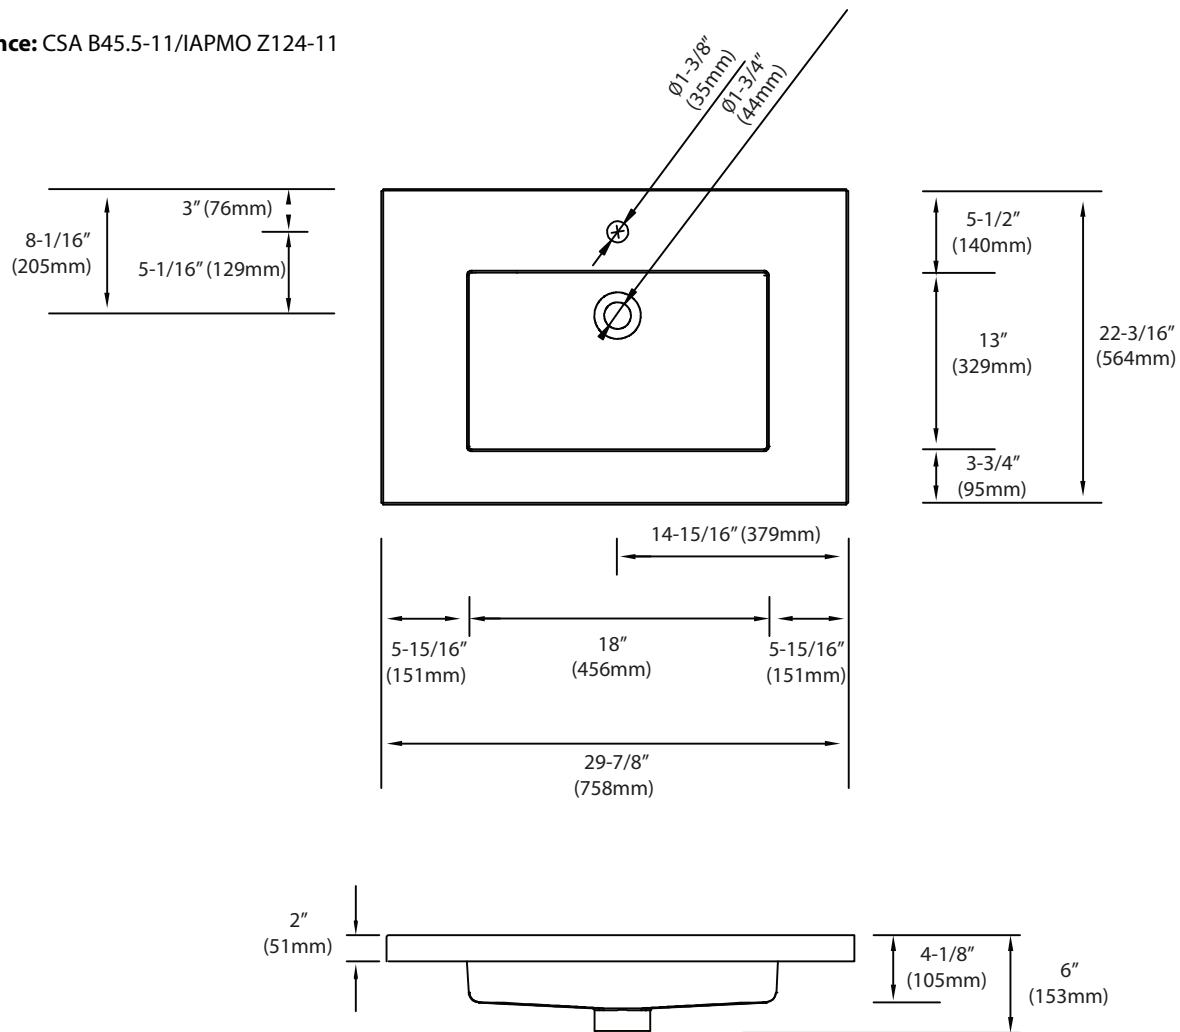

X-Stone Top/Basin - 30"

Specification & Installation Guide

Features

- X-Stone countertop and basin
- Size: 29-7/8"(758mm)L x 22-3/16"(564mm)W x 2"(51mm)H
- Material: Solid Surface
- Overflow: Yes
- 4"H backsplash & sidesplash: Optional
- Single faucet: XTU2220-30-110-WH (as shown)
- 8" widespread: XTU2220-30-130-WH
- No faucet hole: XTU2220-30-100-WH
- Packaging Dimensions: 33"x 25.2" x 8-1/2"
- Gross Weight: 43 lbs. / 20 kgs.

Finishes

Glossy White

Compliance: CSA B45.5-11/IAPMO Z124-11

For clarification, please contact Madeli Customer Care at (800)-819-6988 or (305)-718-8817 Ext. 1

All dimensions are approximate and subject to standard tolerance. Specifications subject to change without prior notice.