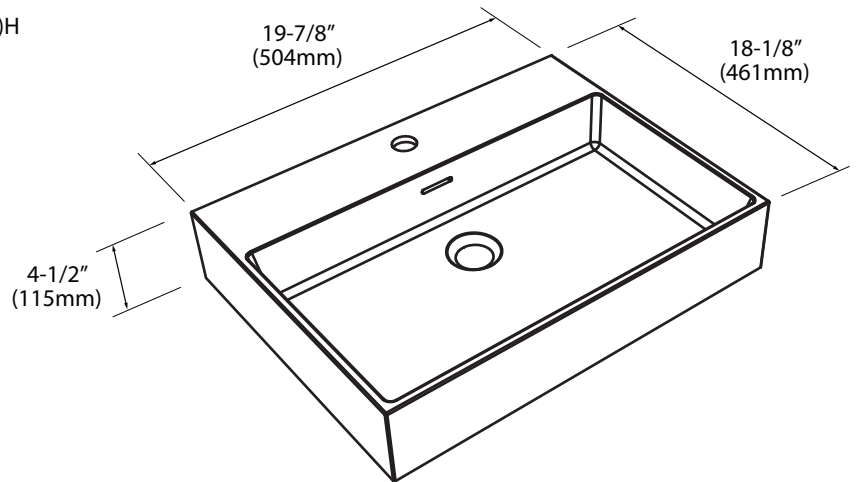

X-Stone Trough Sink - 20"

Specification & Installation Guide

Features

- X-Stone Trough sink 20"
- Size: 19-7/8"(504mm)L x 18-1/8"(461mm)W x 4-1/2"(115mm)H
- Material: Solid Surface
- With overflow
- 4"H backsplash & sidesplash: Optional
- Single faucet: XTU1845-20-110-WH (shown)
- No faucet hole: XTU1845-20-100-WH
- Packaging Dimensions: 23"x 21"x 7-1/2"
- Gross Weight: 30 lbs. / 14 kgs.

Finish

- Glossy White

Compliance: CSA B45.5-11/IAPMO Z124-11

For clarification, please contact Madeli Customer Care at (800)-819-6988 or (305)-718-8817 Ext. 1 or service@madeli.com
All dimensions are approximate and subject to standard tolerance. Specifications subject to change without prior notice.