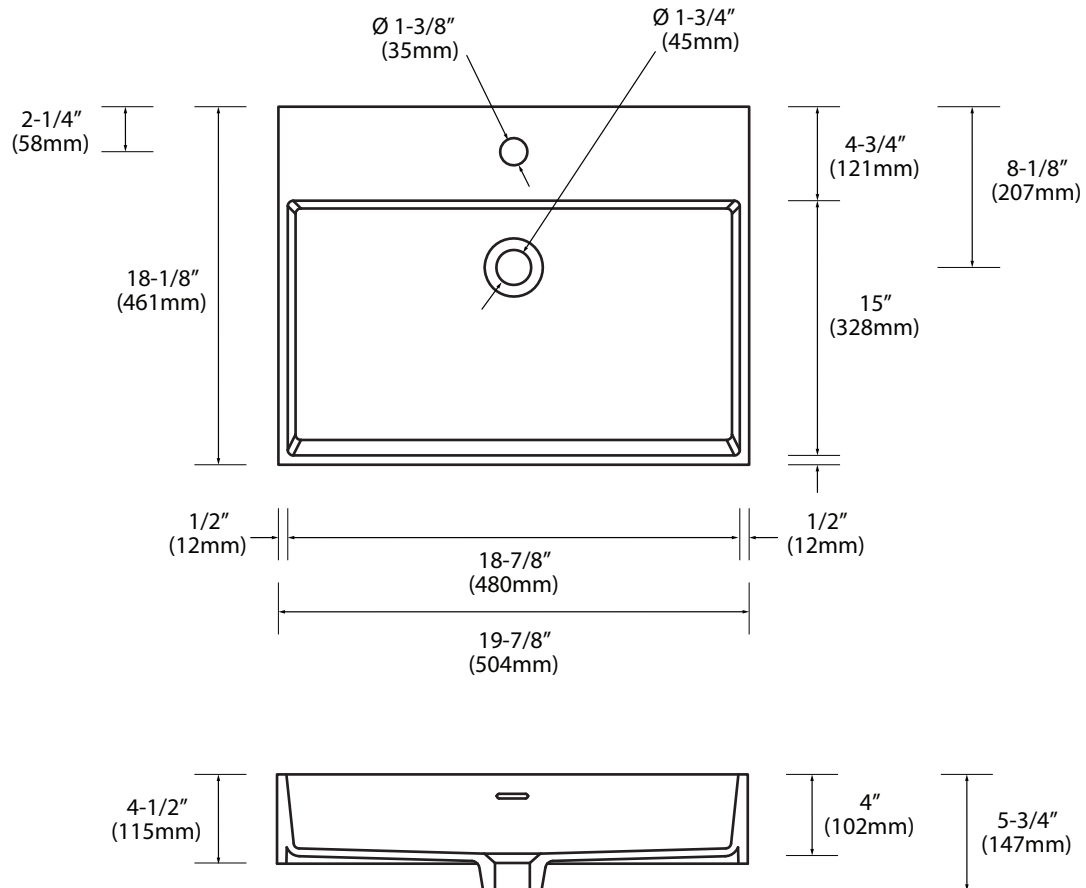

X-Stone Trough Sink - 20"

Specification & Installation Guide

Features

- X-Stone Trough sink 20"
- Size: 19-7/8"(504mm)L x 18-1/8"(461mm)W x 4-1/2"(115mm)H
- Material: Solid Surface
- With overflow
- 4"H backsplash & sidesplash: Optional
- Single faucet: XTU1845-20-110-WH (shown)
- No faucet hole: XTU1845-20-100-WH
- Packaging Dimensions: 23"x 21"x 7-1/2"
- Gross Weight: 30 lbs. / 14 kgs.

Finish

- Glossy White

Compliance: CSA B45.5-11/IAPMO Z124-11

For clarification, please contact Madeli Customer Care at (800)-819-6988 or (305)-718-8817 Ext. 1 or service@madeli.com
All dimensions are approximate and subject to standard tolerance. Specifications subject to change without prior notice.