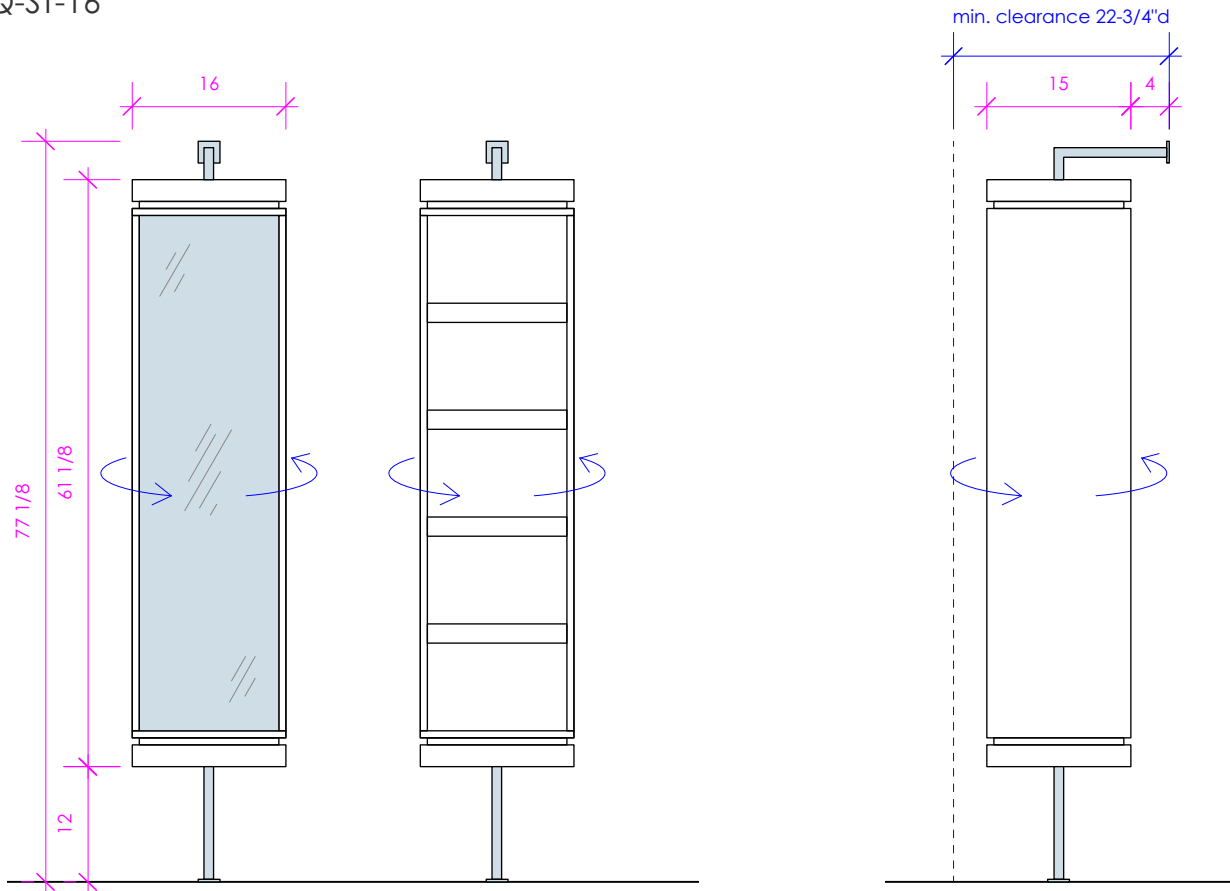

### FEATURES:

- FLOOR STANDING STORAGE
- ROTATING CABINET
- MIRROR ON ONE SIDE AND OPEN SHELVES ON OTHER
- BRUSHED STAINLESS STEEL BRACING ATTACHED TO WALL AND FLOOR
- ALTERNATIVE FINISHES FOR BRACING UPON REQUEST
- PROUDLY HANDMADE IN THE USA
- MANUFACTURED WITH LOW VOC FINISHES AND WOOD FROM RENEWABLE FORESTS