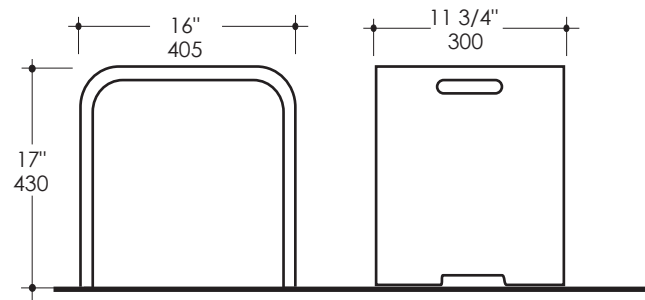

### Features:

- Free-standing stool
- Solid surface construction
- Weight capacity limit: 331lbs.

### Notes:

Drawings provided herein are meant to give the user an idea of the product and are not made to scale. The size in inches is rounded up to the nearest 1/16".

LACAVA is committed to the highest level of customer service. Please feel free to contact us at 1-888-522-2823 (toll free) or by email at [info@lacava.com](mailto:info@lacava.com) for technical assistance or any general inquiries.