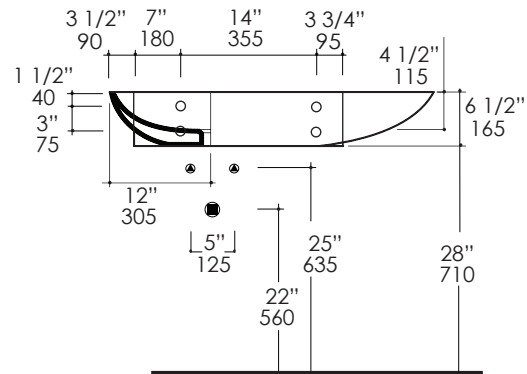

### Features:

- Porcelain lavatory without overflow
- Wall-mount installation
- Mounting bolts are included
- Faucet hole diameter is 1 3/8"
- Requires oversized European drain (i.e. item #7100-13)

### Faucet Hole Options:

- None (00)
- One on the left (01)

#### Notes:

Drawings provided herein are meant to give the user an idea of the product and are not made to scale. The size in inches is rounded up to the nearest 1/16". Slight variances can often occur with porcelain and woodwork. Therefore, LACAVA will not be held responsible for any cutouts, countertops, or furniture made without the actual product or template from LACAVA.