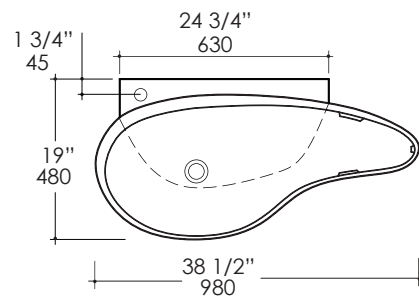

### Features:

- Porcelain lavatory without overflow
- Wall-mount installation
- Mounting bolts are included
- Faucet hole diameter is 1 3/8"
- Requires oversized European drain (i.e. item #7100-13)

### Faucet Hole Options:

- None (00)
- One on the left (01)

#### Notes:

Drawings provided herein are meant to give the user an idea of the product and are not made to scale. The size in inches is rounded up to the nearest 1/16". Slight variances can often occur with porcelain and woodwork. Therefore, LACAVA will not be held responsible for any cutouts, countertops, or furniture made without the actual product or template from LACAVA.