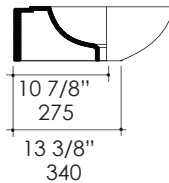

Faucet Hole Options:

- -None (00)
- -One on the left (01)