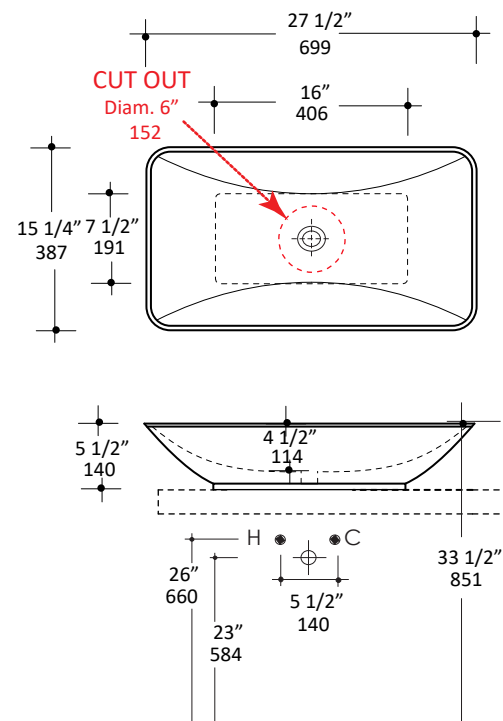

Specifications:

Installation:	Vessel
Exterior Dimensions:	27 1/2" w x 15 1/4" d x 5 1/2" h
Material:	Porcelain
Weight:	26 lbs
Overflow:	No
Finishes:	001 - White
Faucet Holes:	00 - no hole
Faucet Hole Size:	N/A
Drain Hole Size:	Ø 1 3/4"
Cut-out Size:	Ø 6" (template available upon request)

compliant when installed to specific requirements of this regulation

Recommended Items:

- European drain without overflow
 - 7100-13

LACAVA reserves the right to revise any dimension or information on this sheet without notice. Dimensions are nominal and may vary within an industry accepted tolerance of 1/4". Drawings provided herein are meant to give the user an idea of the product and are not made to scale. Revised: 8/12/2019