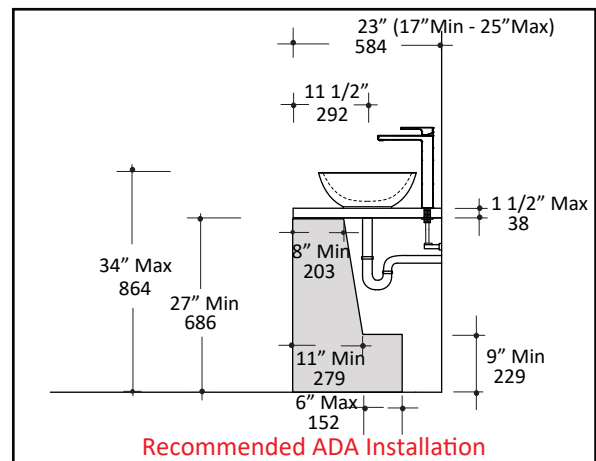

Specifications:

Installation:	Vessel
Exterior Dimensions:	27 1/2" w x 15 1/4" d x 5 1/2" h
Material:	Porcelain
Weight:	26 lbs
Overflow:	No
Finishes:	001 - White
Faucet Holes:	00 - no hole
Faucet Hole Size:	N/A
Drain Hole Size:	Ø 1 3/4"
Cut-out Size:	Ø 6" (template available upon request)

Features:

- Porcelain sink without overflow
- Most standard American drains can also be used
- Unfinished bottom
- Above-counter or vessel installation

Codes + Standards:

- Meets and exceeds applicable national codes and standards

compliant when installed to specific requirements of this regulation

Recommended Items:

- European drain without overflow
 - 7100-13

LACAVA reserves the right to revise any dimension or information on this sheet without notice. Dimensions are nominal and may vary within an industry accepted tolerance of 1/4". Drawings provided herein are meant to give the user an idea of the product and are not made to scale. Revised: 8/12/2019