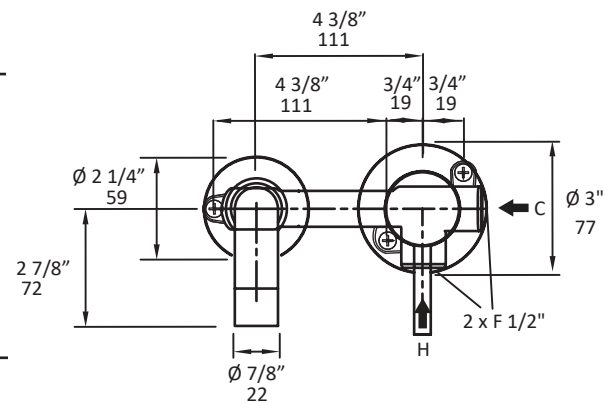

Specifications:

Installation:	wall mount, single lever
Exterior Dimensions:	H: 3 3/8" SPOUT: 6 1/8" (1514S) or 9" (1514L)
Material:	solid brass construction
Water use:	1.2 GPM
Pop-up:	yes
Finishes:	CR - polished chrome PN - polished nickel NI - brushed nickel BG - brushed gold 44 - matte black
Cutout Size:	Ø 1 3/4" handle, Ø 1 3/4" spout
Accessories included:	Rough-in # 1514-ROUGH and trim # 1514S-A or 1514L-A

Features:

- 1514S - 6" spout
- 1514L - 9" spout
- ceramic disk cartridge
- complements the Cigno Collection
- NO EXTENSIONS AVAILABLE

Codes + Standards:

- Meets and exceeds applicable national codes and standards
- CAL-Green compliant

LACAVA reserves the right to revise any dimension or information on this sheet without notice. Dimensions are nominal and may vary within an industry accepted tolerance of 1/4". Drawings provided herein are meant to give the user an idea of the product and are not made to scale. Location of plumbing is meant for reference, your specific application may vary.