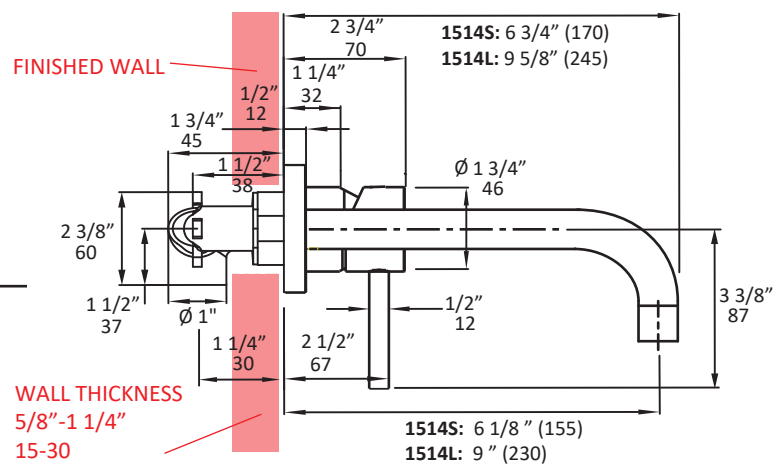

Specifications:

Installation:	wall mount, single lever
Exterior Dimensions:	H: 3 3/8" SPOUT: 6 1/8" (1514S) or 9" (1514L)
Material:	solid brass construction
Water use:	1.2 GPM
Pop-up:	yes
Finishes:	CR - polished chrome PN - polished nickel NI - brushed nickel BG - brushed gold 44 - matte black
Cutout Size:	Ø 1 3/4" handle, Ø 1 3/4" spout
Accessories included:	Rough-in # 1514-ROUGH and trim # 1514S-A or 1514L-A

Features:

- 1514S - 6" spout
- 1514L - 9" spout
- ceramic disk cartridge
- complements the Cigno Collection
- NO EXTENSIONS AVAILABLE

Codes + Standards:

- Meets and exceeds applicable national codes and standards
- CAL-Green compliant

LACAVA reserves the right to revise any dimension or information on this sheet without notice. Dimensions are nominal and may vary within an industry accepted tolerance of 1/4". Drawings provided herein are meant to give the user an idea of the product and are not made to scale. Location of plumbing is meant for reference, your specific application may vary.