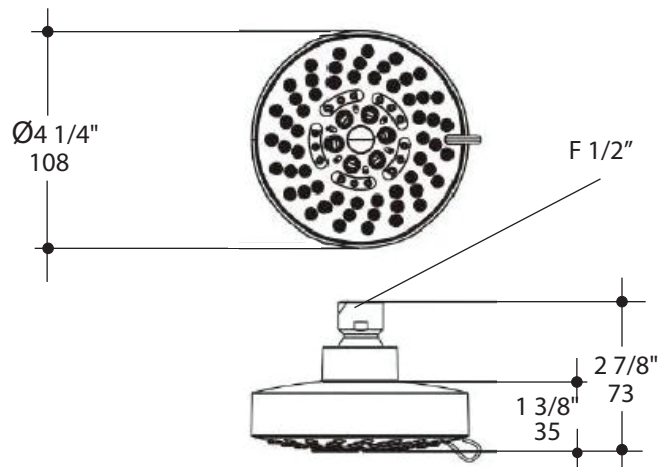

Features:

- Tilting round rain shower head with five variable sprays
- Wall-mount installation recommended
- Arm and flange sold separately
- Easy-clean rubber nozzles
- Outfitted with a 1.75GPM flow regulator

Finish Options:

- CR - Polished Chrome
- PN - Polished Nickel
- NI - Brushed Nickel
- BG - Brushed Gold
- 44 - Matte Black

Codes + Standards:

- Meets and exceeds applicable national codes
- Meets Cal-green requirement
- Complies with CEC standard

Recommended Accessories:

- Item #400A: 10" Wall-mount round shower arm with flange
- Item #401A: 6" Wall-mount round shower arm with flange
- Item #402A: 4" Wall-mount round shower arm with flange
- Item #15PB1.C.R: Built-in pressure balancing mixer with a lever handle and round backplate

LACAVA reserves the right to revise any dimension or information on this sheet without notice. Dimensions are nominal and may vary within an industry accepted tolerance of 1/4". Drawings provided herein are meant to give the user an idea of the product and are not made to scale. Location of plumbing is meant for reference, your specific application may vary.

Revised: 09/09/2021